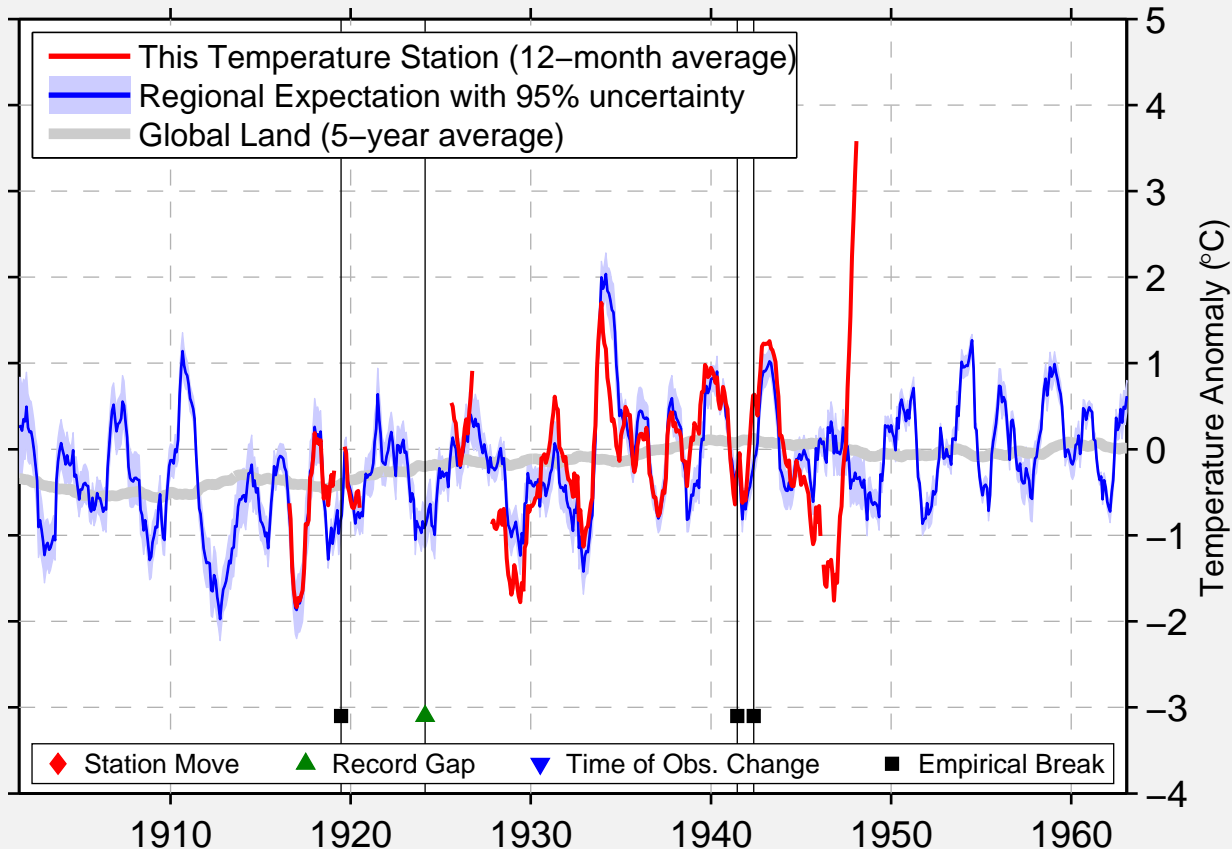

TROUT LAKE

37.833 N, 107.883 W (United States)

Data Quality Controlled and Aligned at Breakpoints

Berkeley Earth