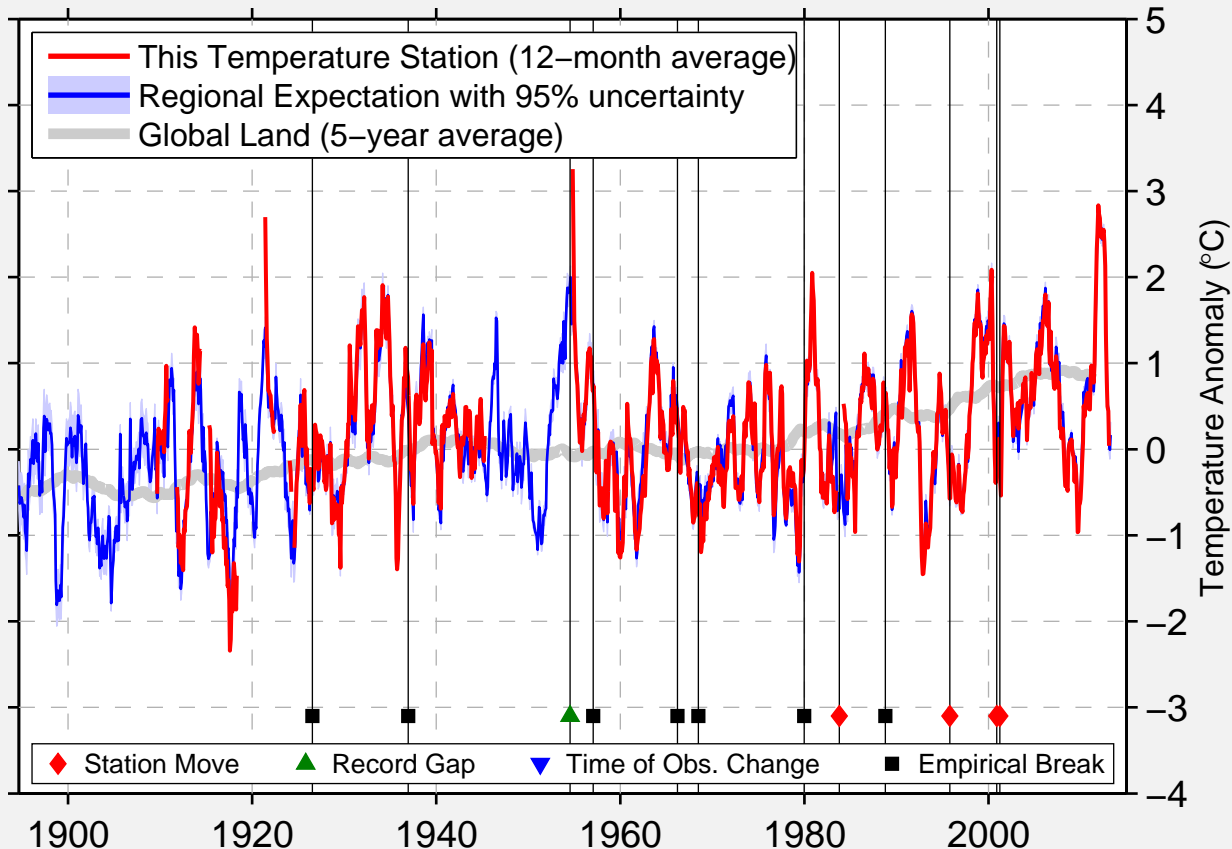

EUREKA 1E

37.817 N, 96.278 W (United States)

Data Quality Controlled and Aligned at Breakpoints

Berkeley Earth