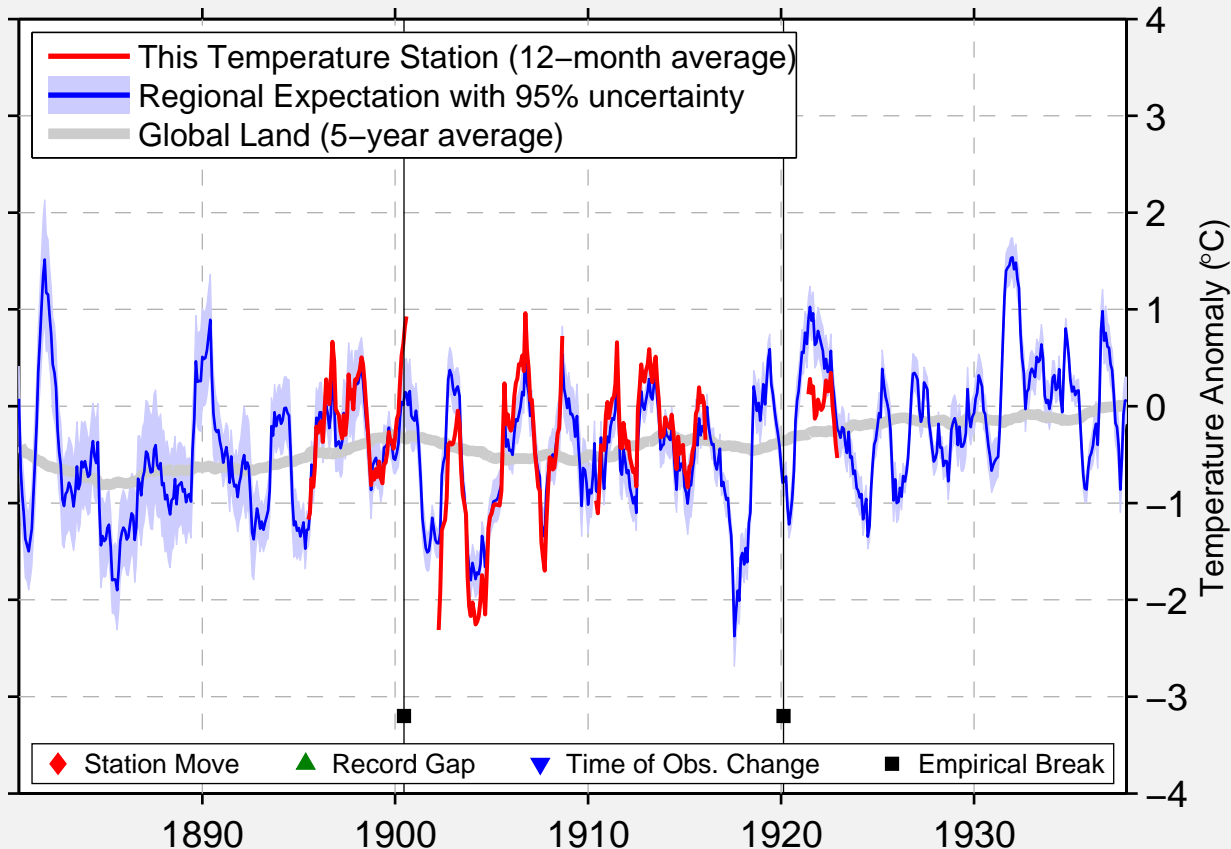

GREEN SULPHUR SPRINGS

37.817 N, 80.867 W (United States)

Data Quality Controlled and Aligned at Breakpoints

Berkeley Earth