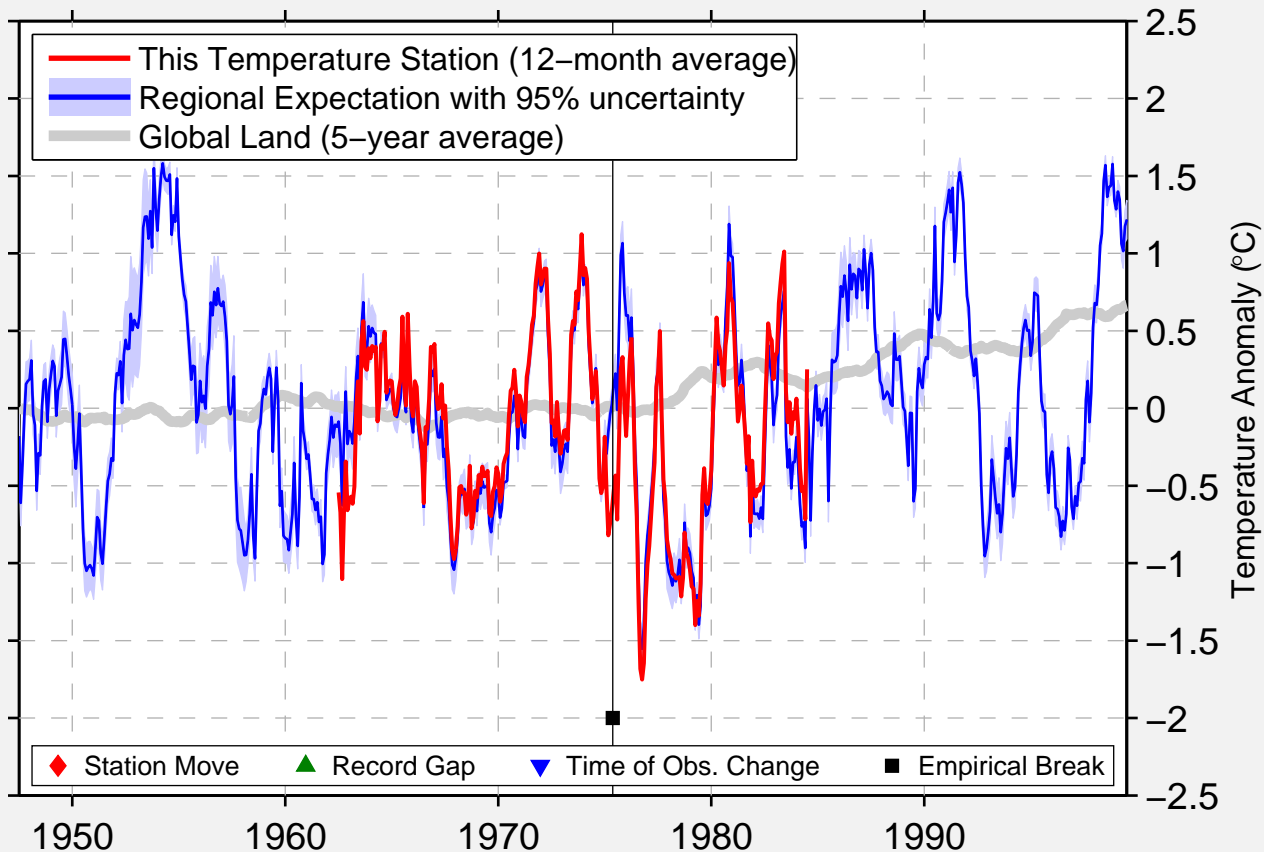

# COOK STATION

37.817 N, 91.433 W (United States)

Data Quality Controlled and Aligned at Breakpoints

Berkeley Earth