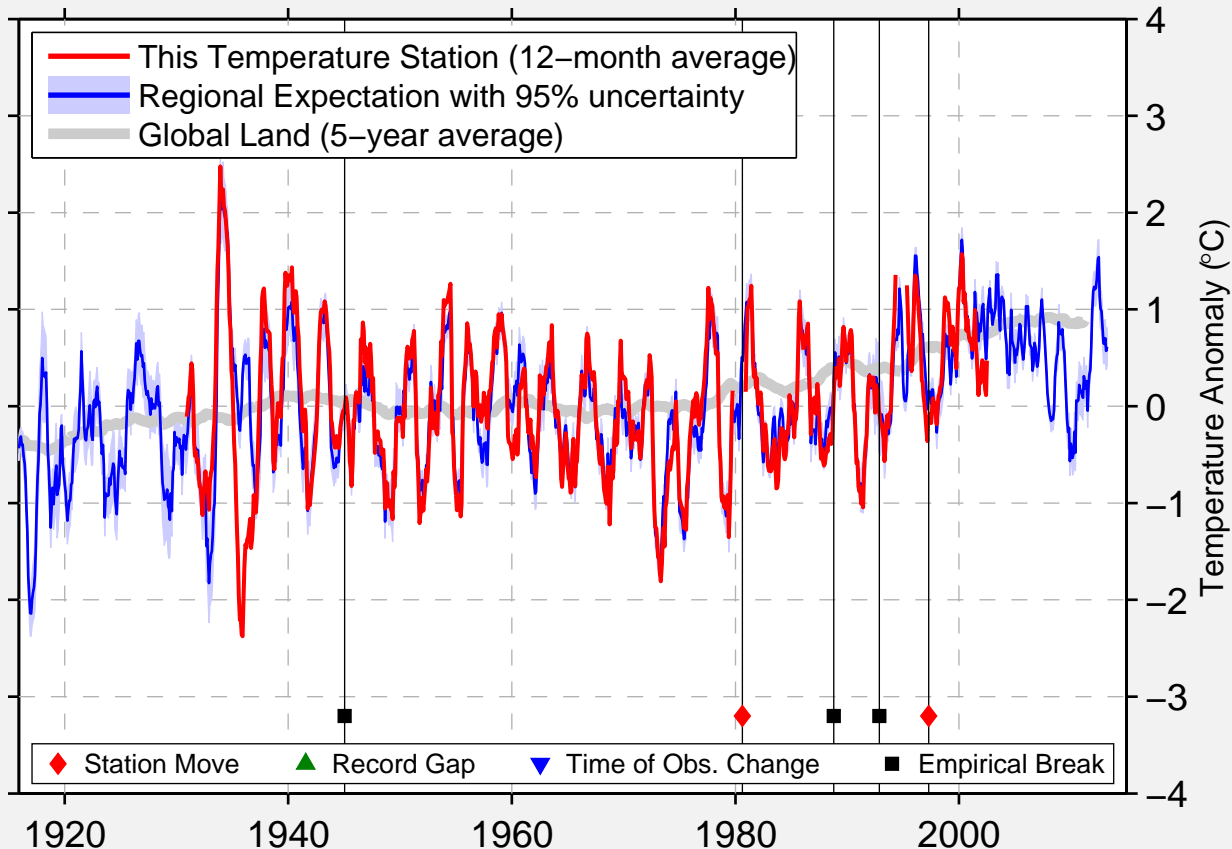

# NORTHDALE

37.814 N, 109.011 W (United States)

Data Quality Controlled and Aligned at Breakpoints

Berkeley Earth