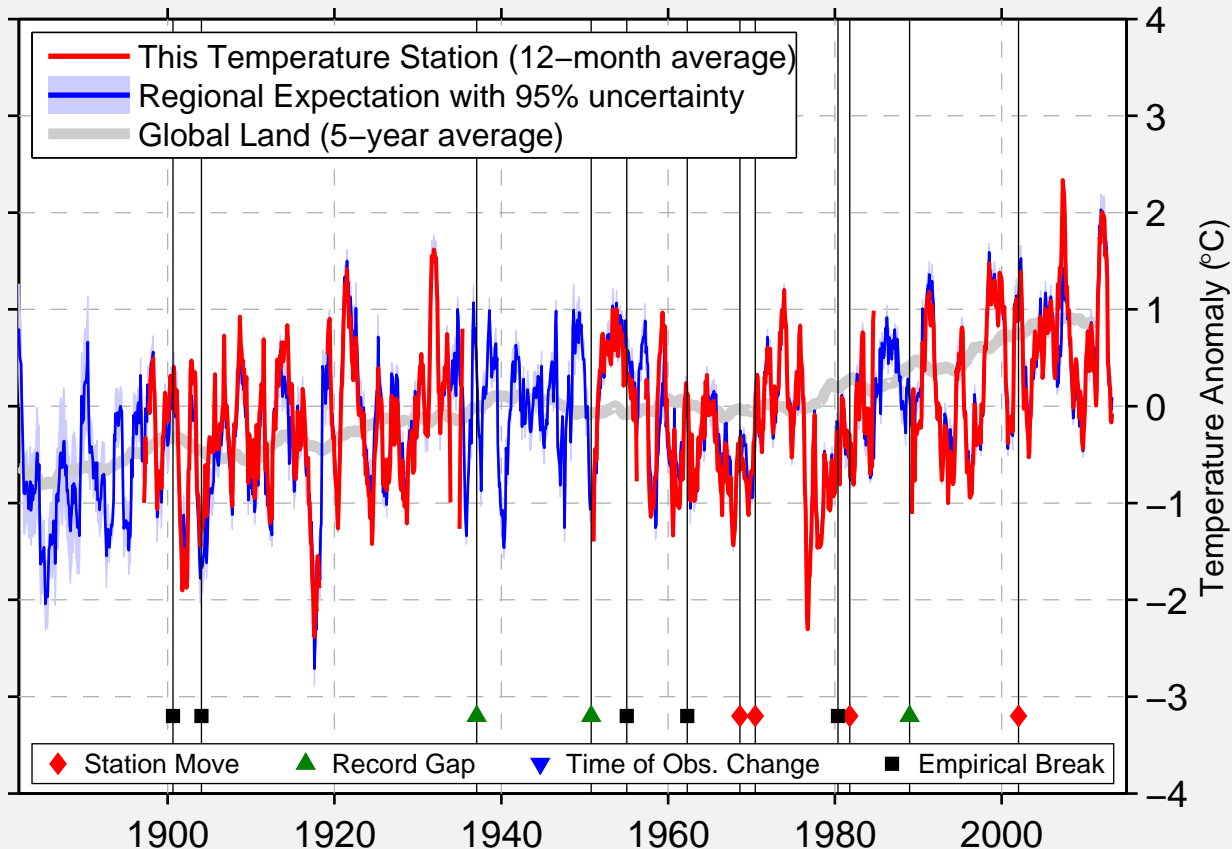

BARDSTOWN 5 E

37.810 N, 85.426 W (United States)

Data Quality Controlled and Aligned at Breakpoints

Berkeley Earth