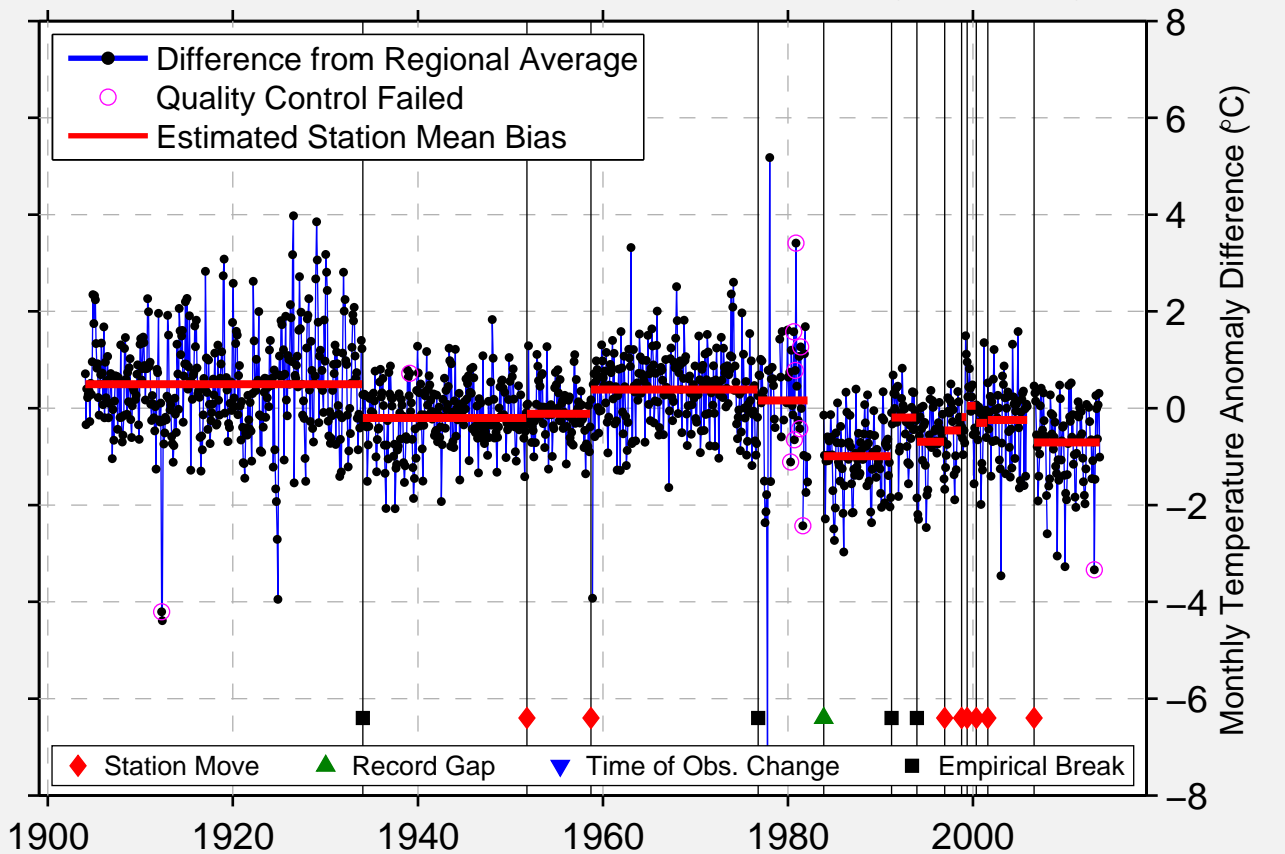

SILVERTON, CO

USA

Difference of Station Temperature Data from Regional Average

Berkeley Earth