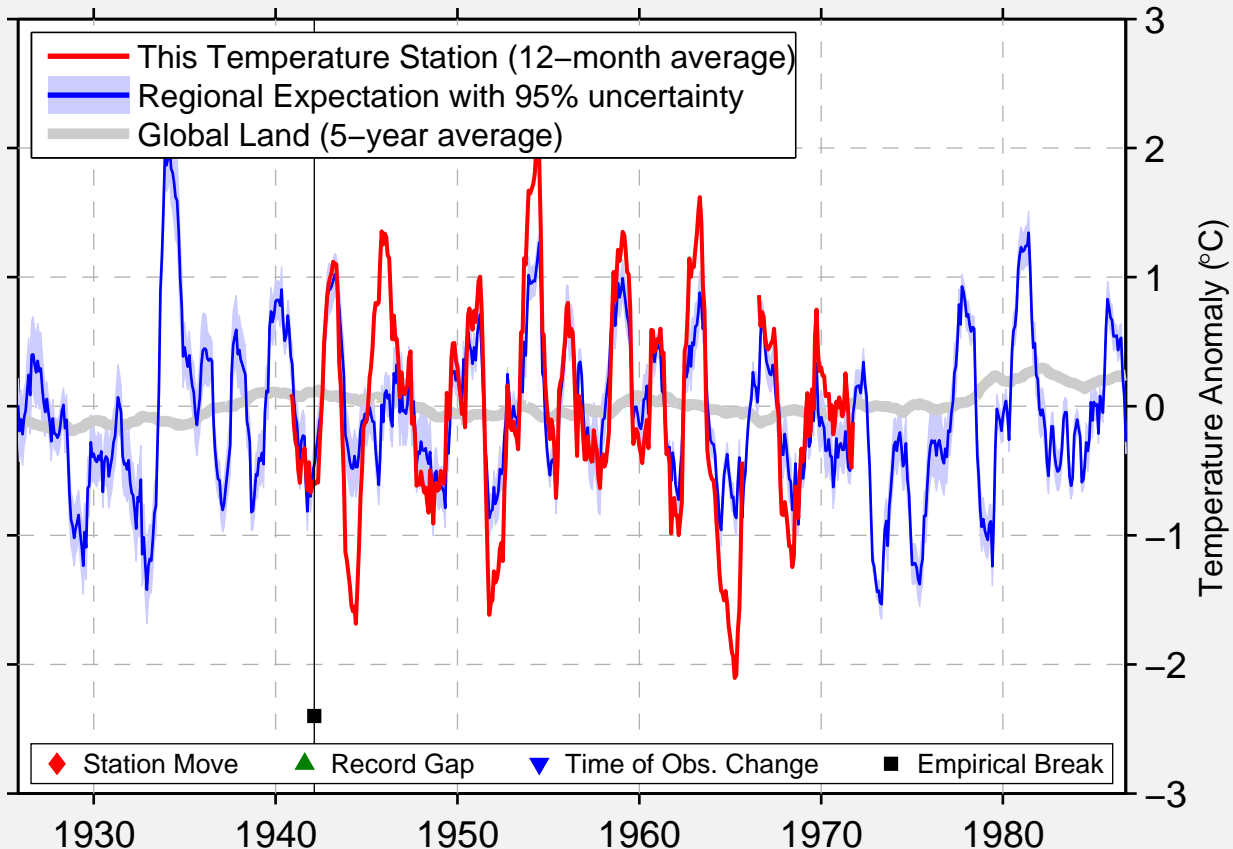

WAGON WHEEL GAP 3 N

37.800 N, 106.833 W (United States)

Data Quality Controlled and Aligned at Breakpoints

Berkeley Earth