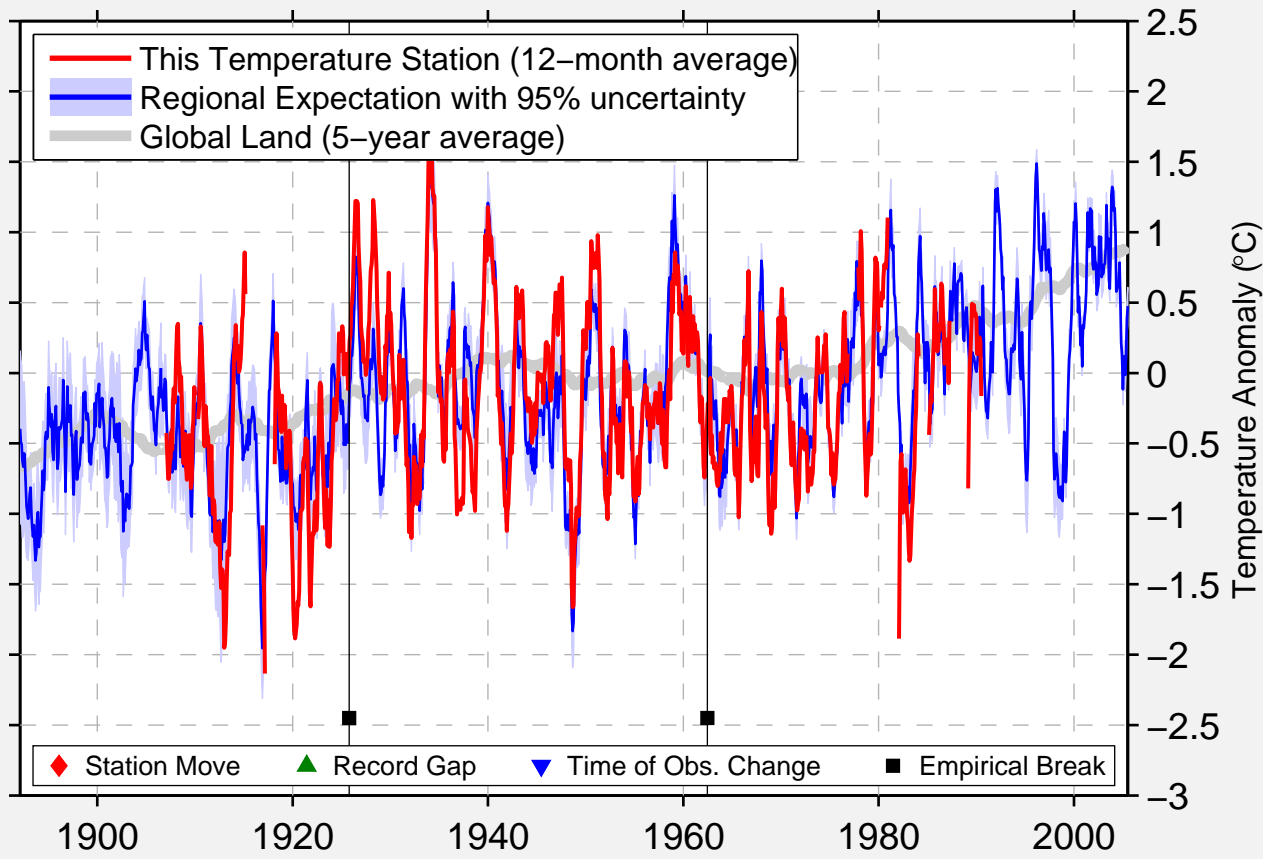

YOSEMITE-PARK-HEADQU

37.800 N, 119.600 W (United States)

Data Quality Controlled and Aligned at Breakpoints

Berkeley Earth