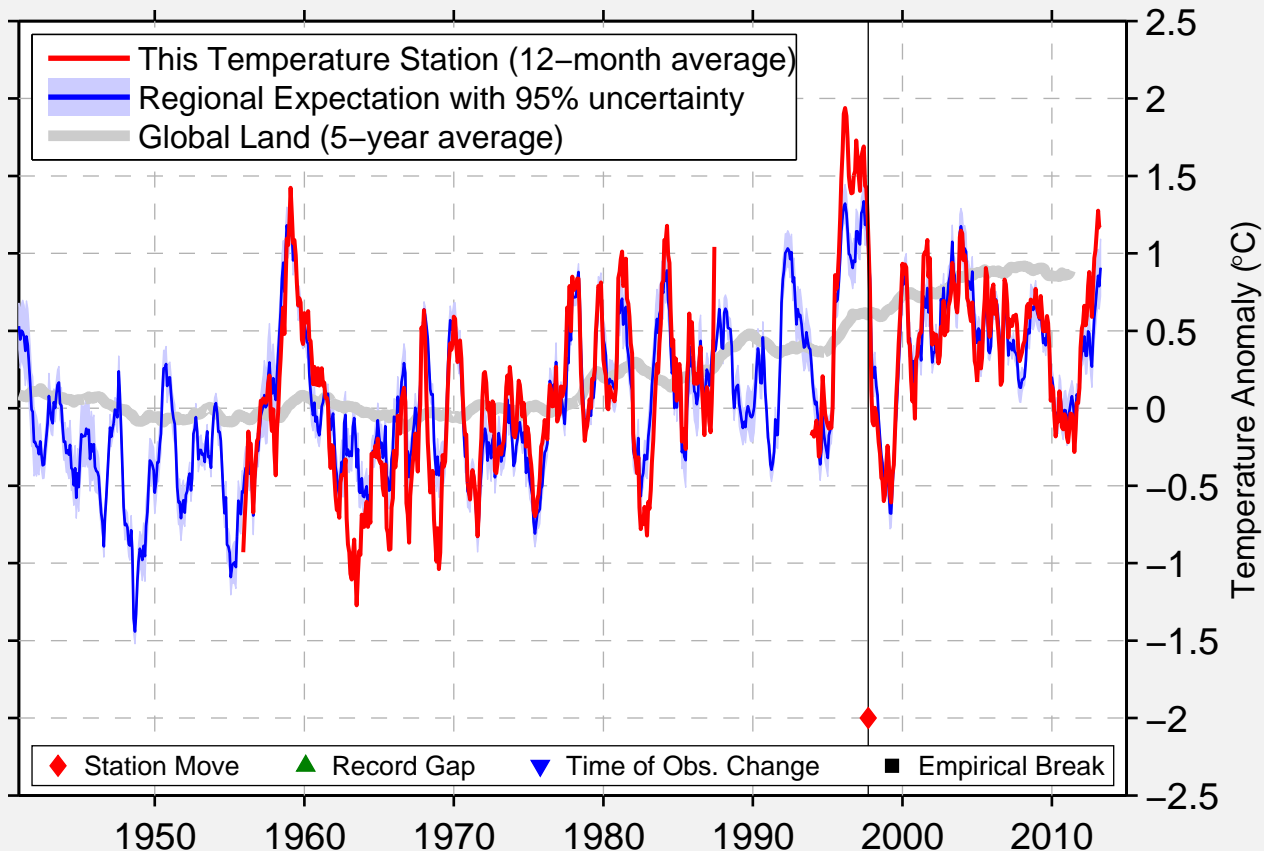

# TRACY PUMPING PLANT

37.797 N, 121.583 W (United States)

Data Quality Controlled and Aligned at Breakpoints

Berkeley Earth