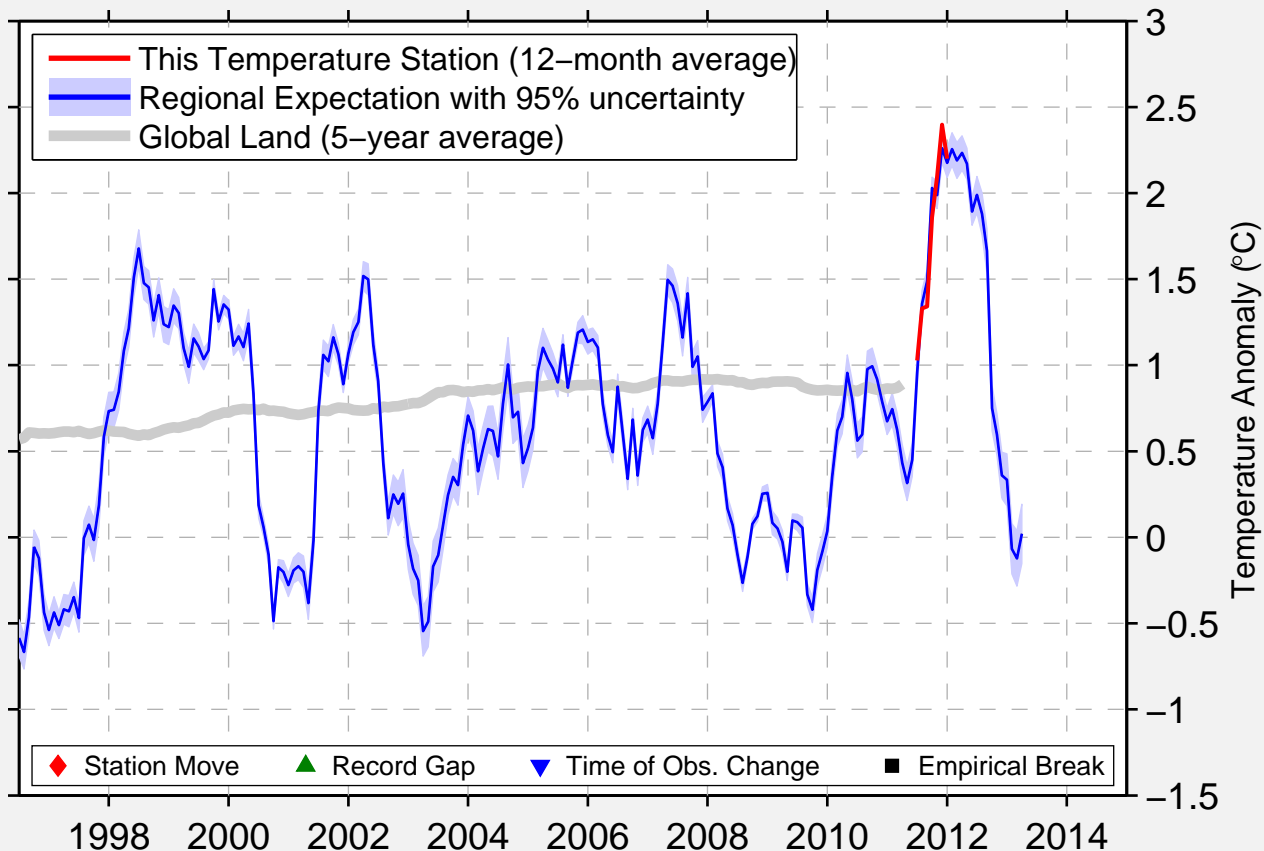

HENDERSON STATE POLICE

37.792 N, 87.571 W (United States)

Data Quality Controlled and Aligned at Breakpoints

Berkeley Earth