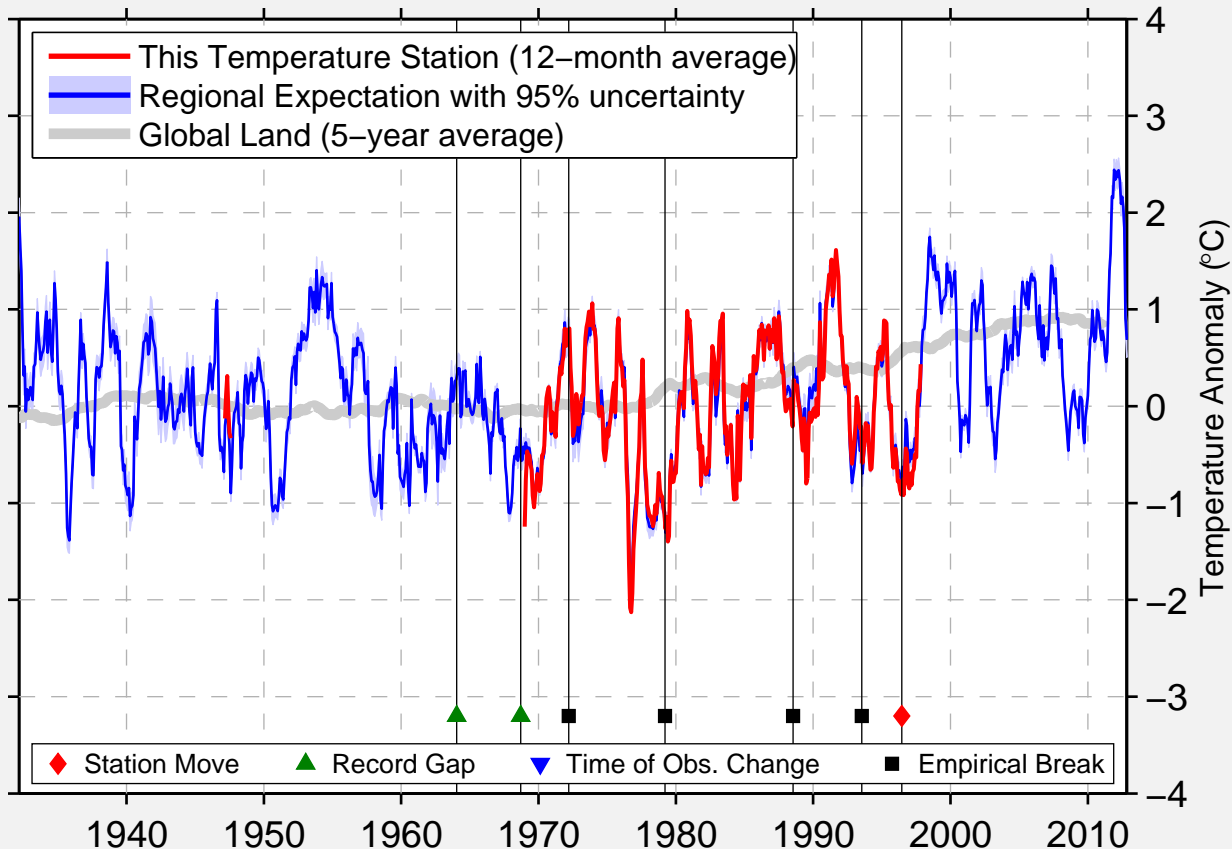

MARION 4 NNE

37.775 N, 88.898 W (United States)

Data Quality Controlled and Aligned at Breakpoints

Berkeley Earth