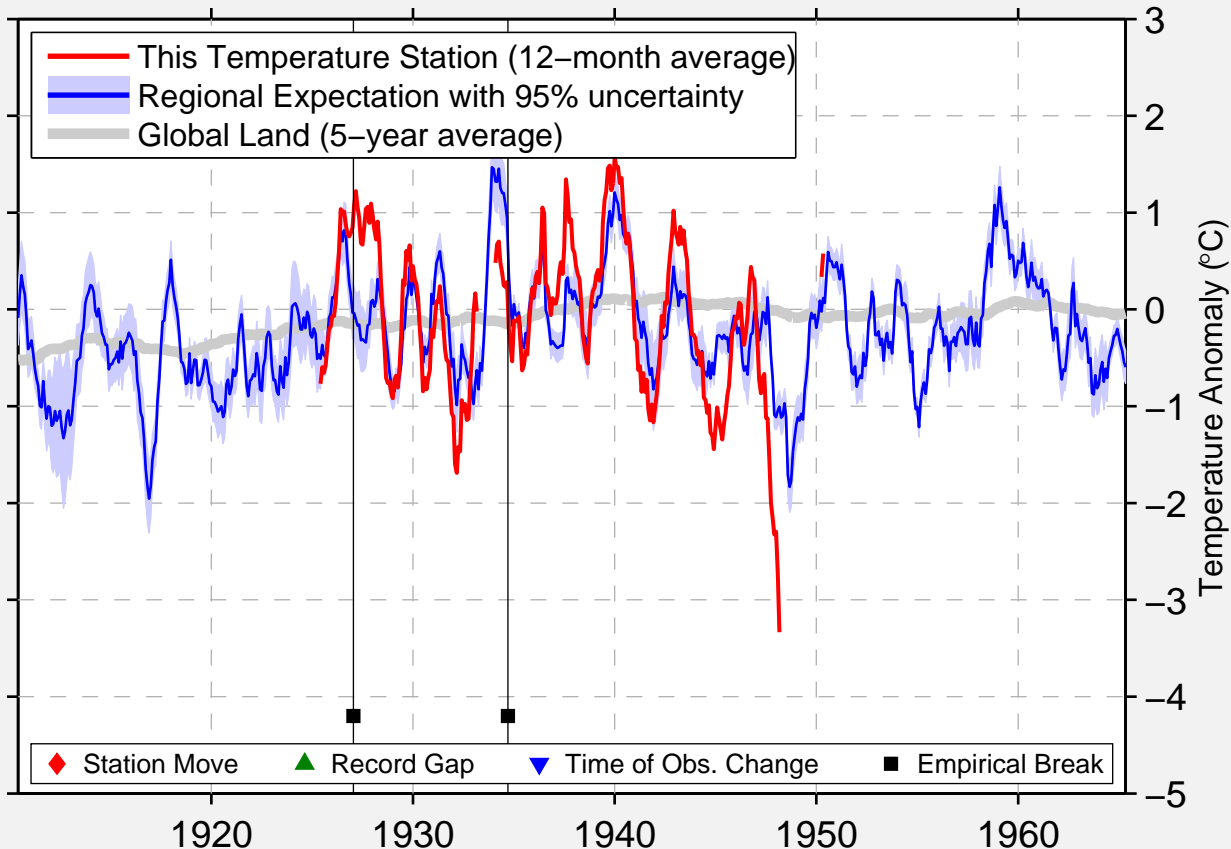

GEM LAKE

37.752 N, 119.140 W (United States)

Data Quality Controlled and Aligned at Breakpoints

Berkeley Earth