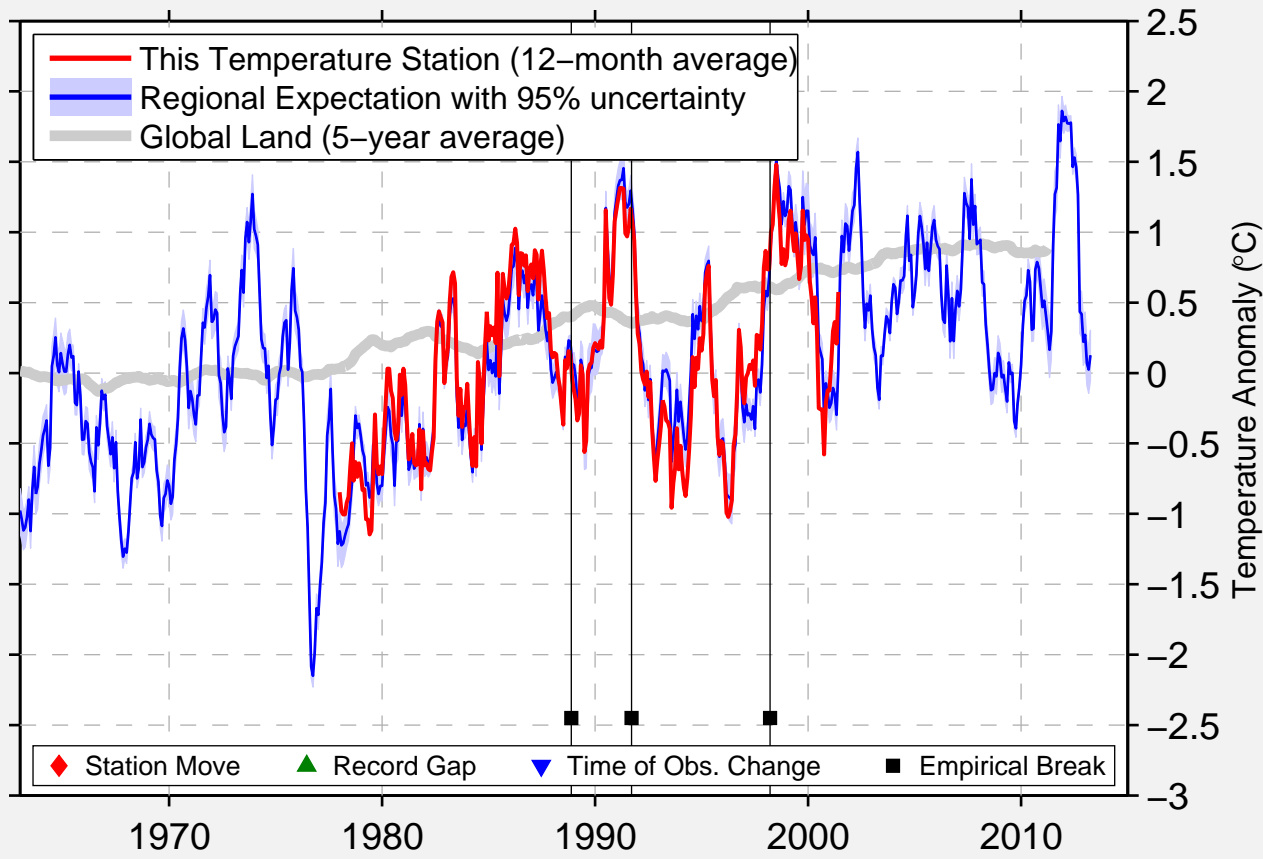

EASTERN KENTUCKY UNIV

37.750 N, 84.333 W (United States)

Data Quality Controlled and Aligned at Breakpoints

Berkeley Earth