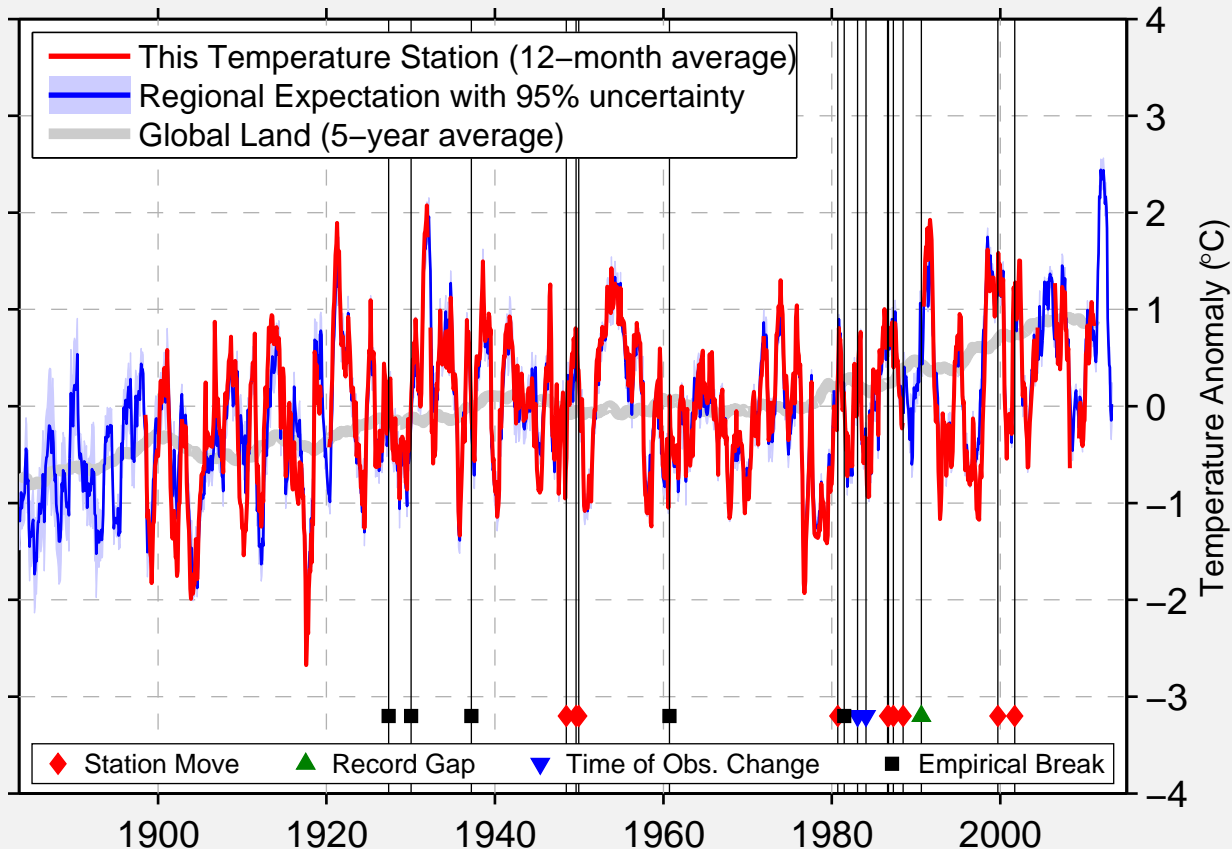

HARRISBURG DISPOSAL PLANT

37.738 N, 88.524 W (United States)

Data Quality Controlled and Aligned at Breakpoints

Berkeley Earth