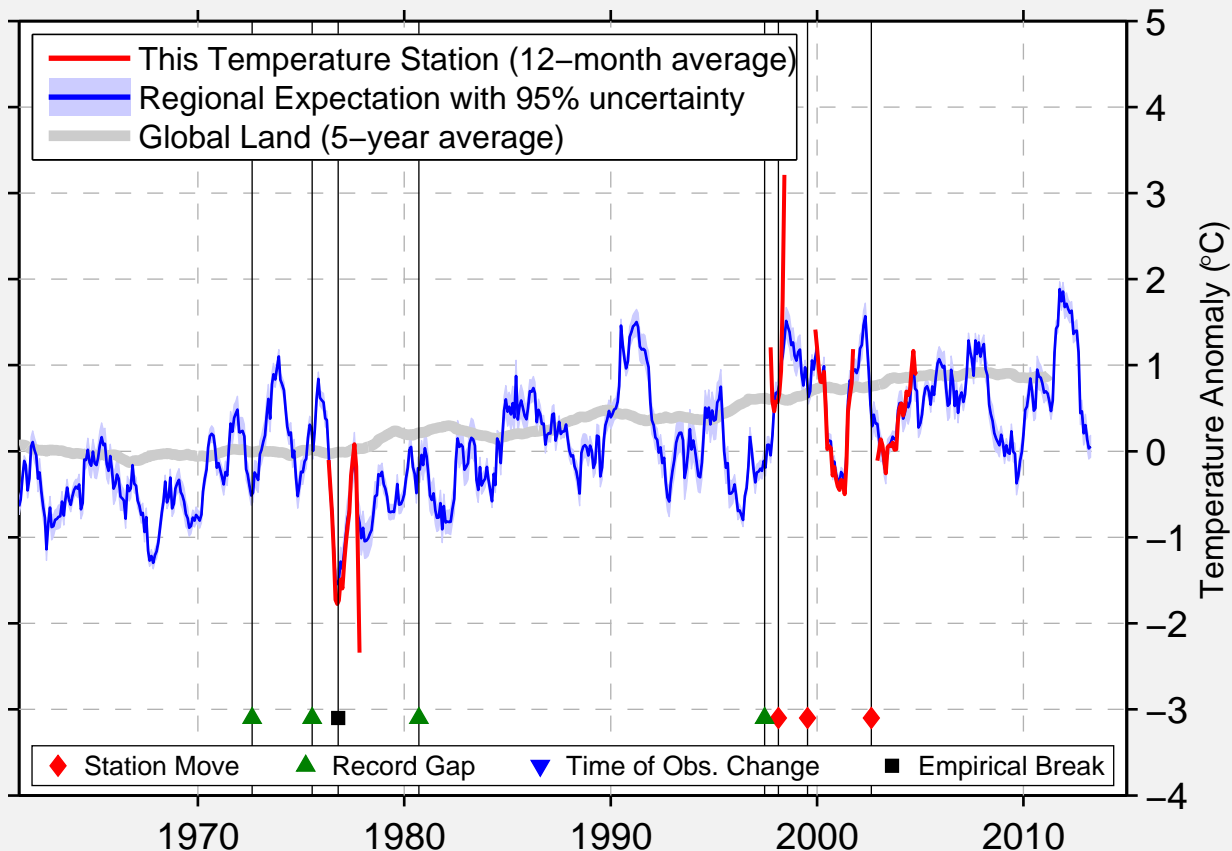

BUENA VISTA

37.733 N, 79.352 W (United States)

Data Quality Controlled and Aligned at Breakpoints

Berkeley Earth