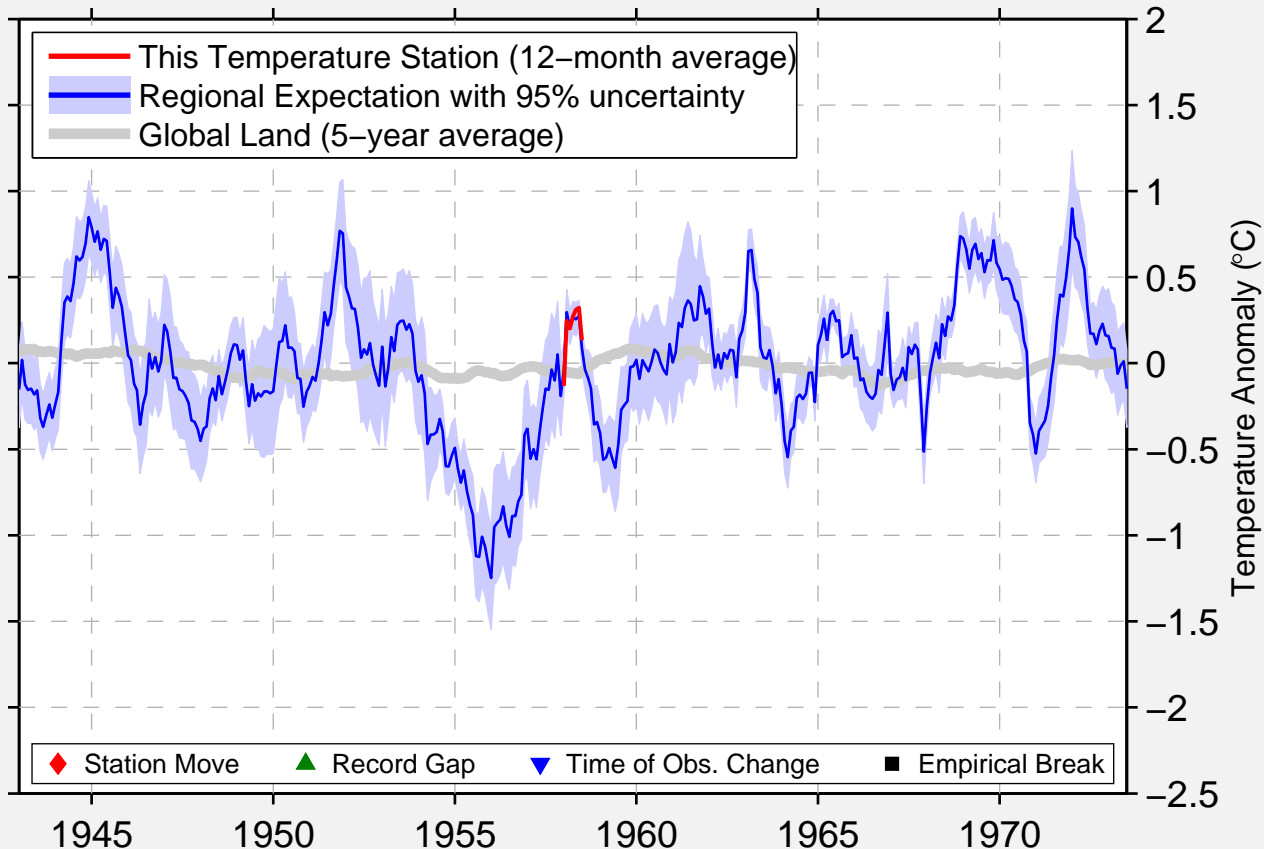

SAN JUAN

30.400 S, 67.450 W (Argentina)

Data Quality Controlled and Aligned at Breakpoints

Berkeley Earth