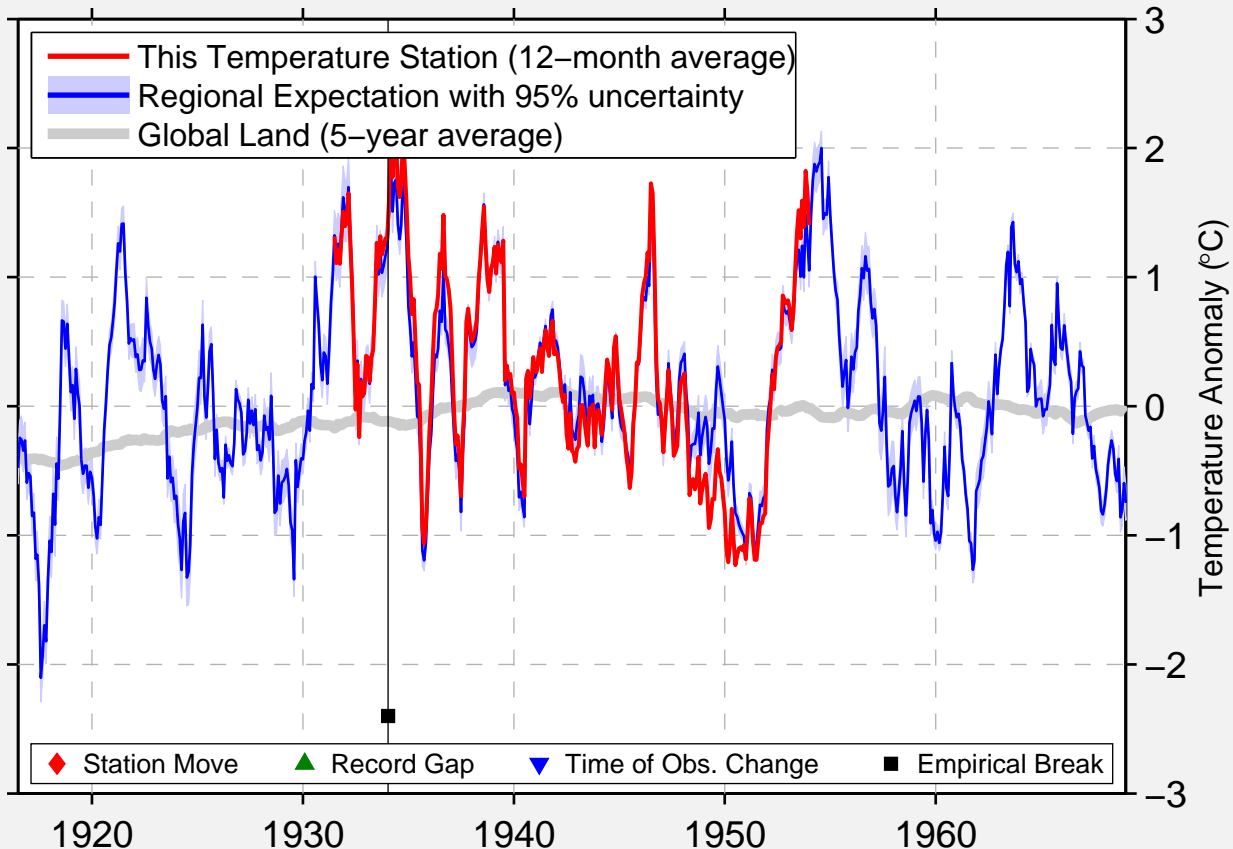

CLIMAX

37.717 N, 96.233 W (United States)

◆ Station Move ▲ Record Gap ▼ Time of Obs. Change ■ Empirical Break