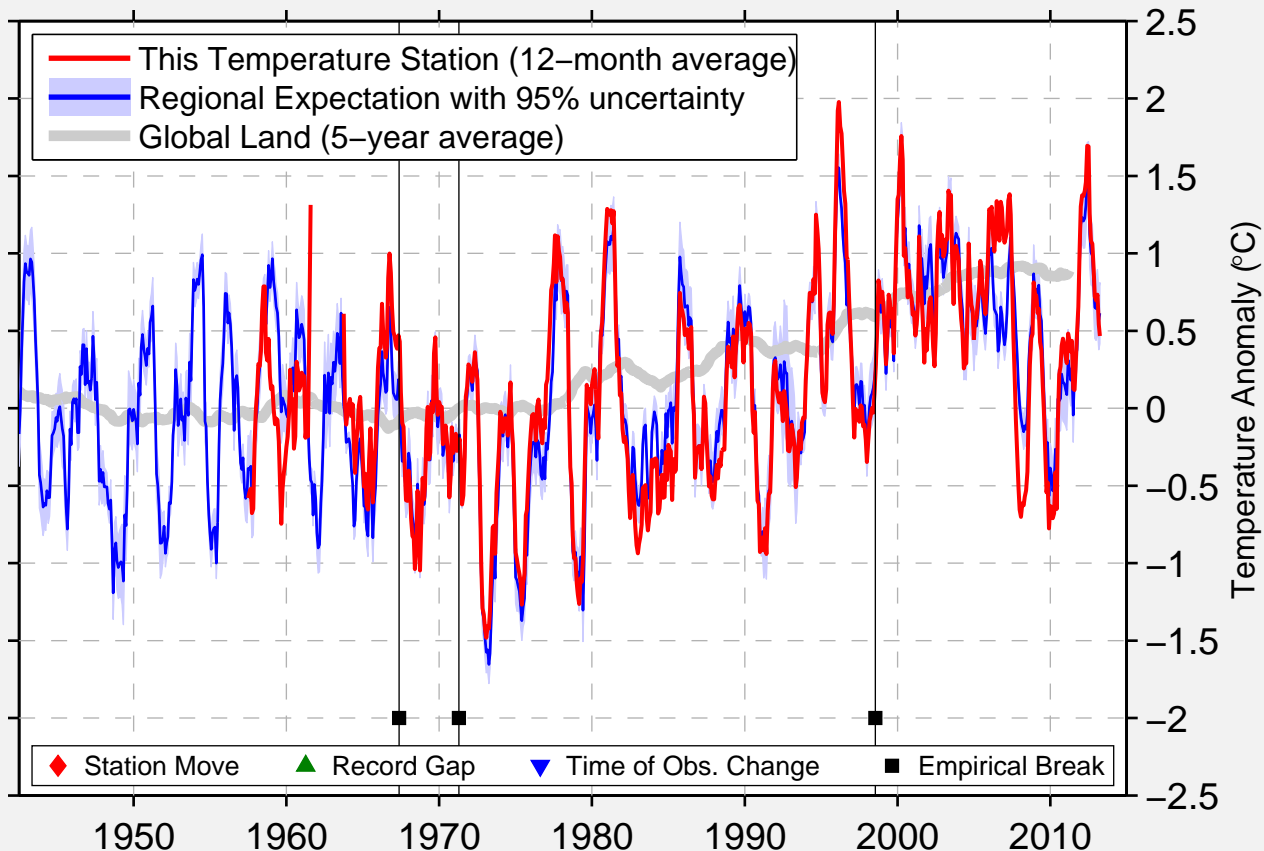

CEDAR POINT

37.716 N, 109.083 W (United States)

Data Quality Controlled and Aligned at Breakpoints

Berkeley Earth