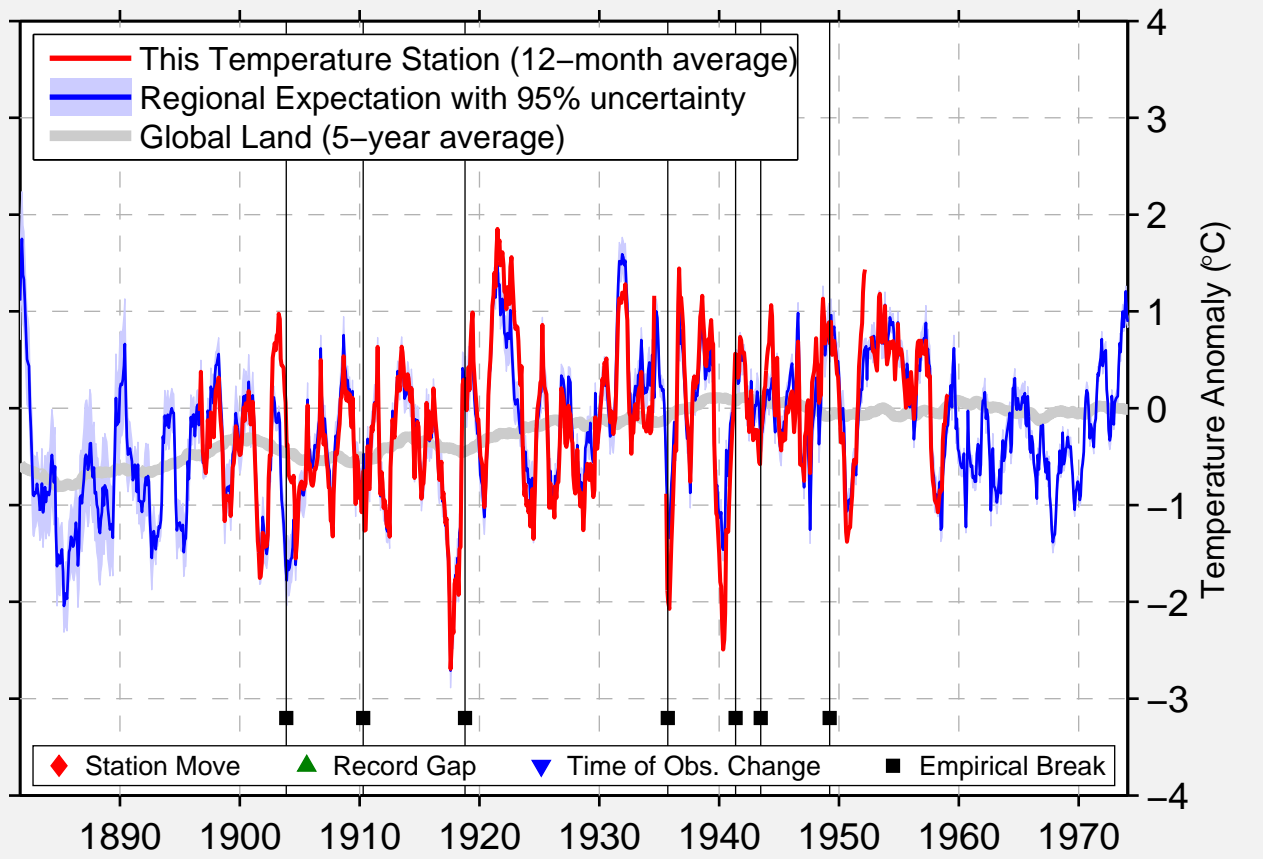

# ST JOHN BETHLEHEM ACA

37.700 N, 85.983 W (United States)

Data Quality Controlled and Aligned at Breakpoints

Berkeley Earth