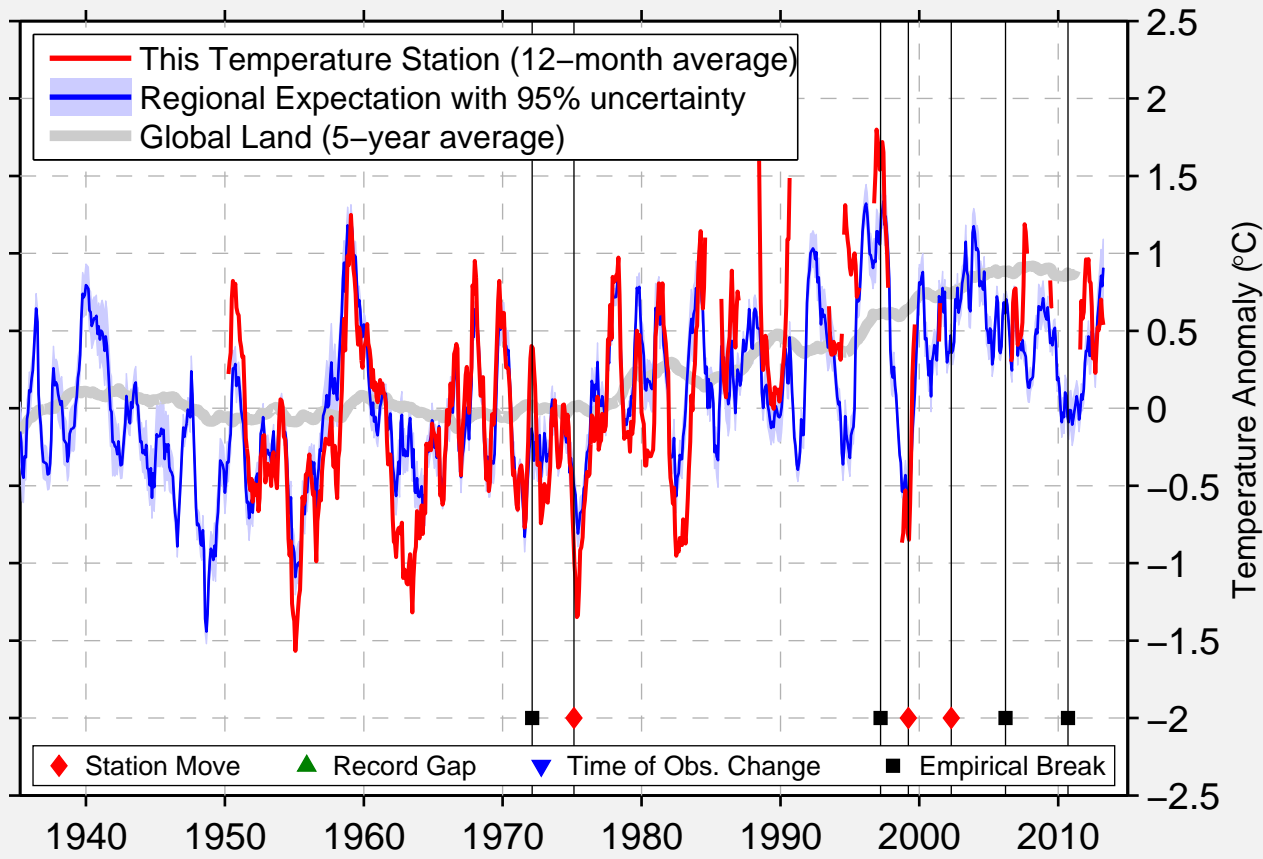

TRACY CARBONA

37.695 N, 121.394 W (United States)

Data Quality Controlled and Aligned at Breakpoints

Berkeley Earth