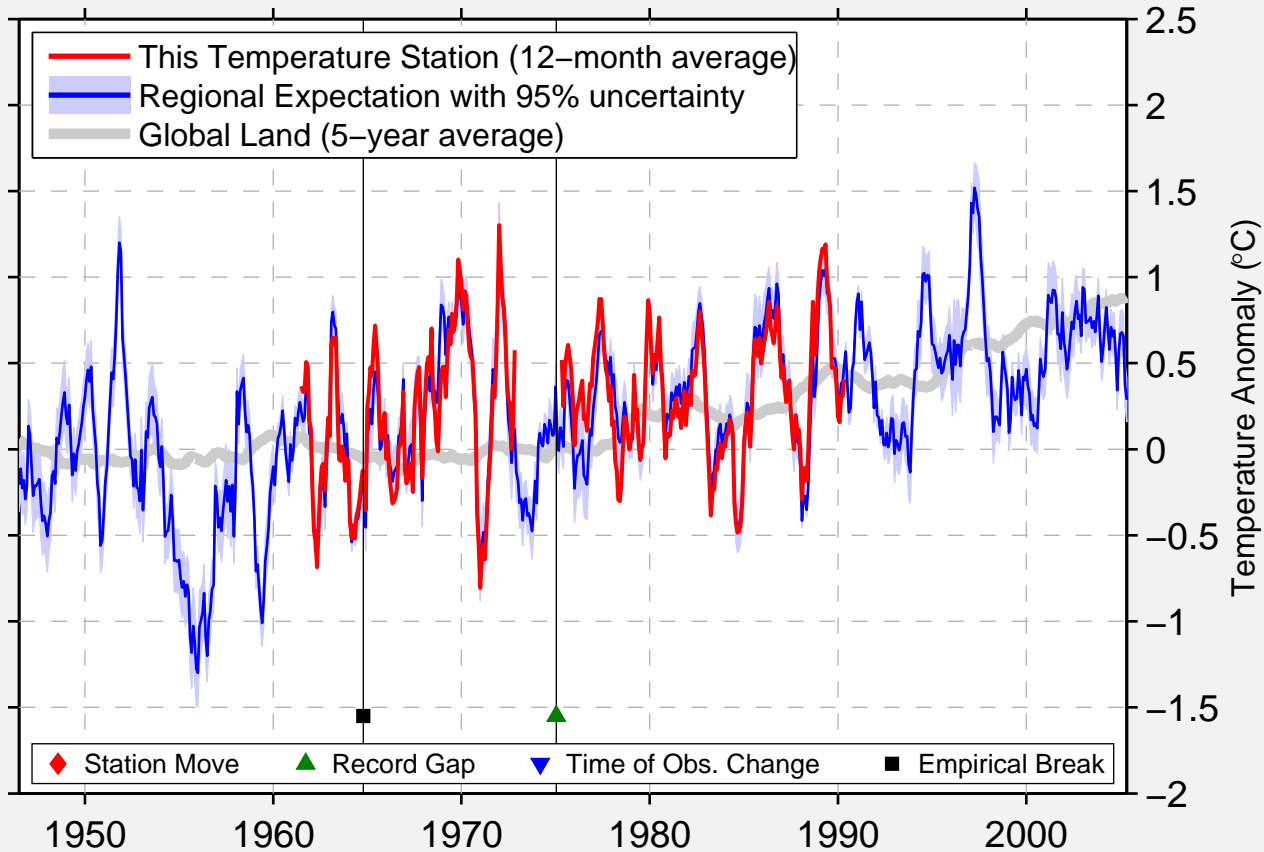

# RAFAELA/INTA

31.200 S, 61.600 W (Argentina)

Data Quality Controlled and Aligned at Breakpoints

Berkeley Earth