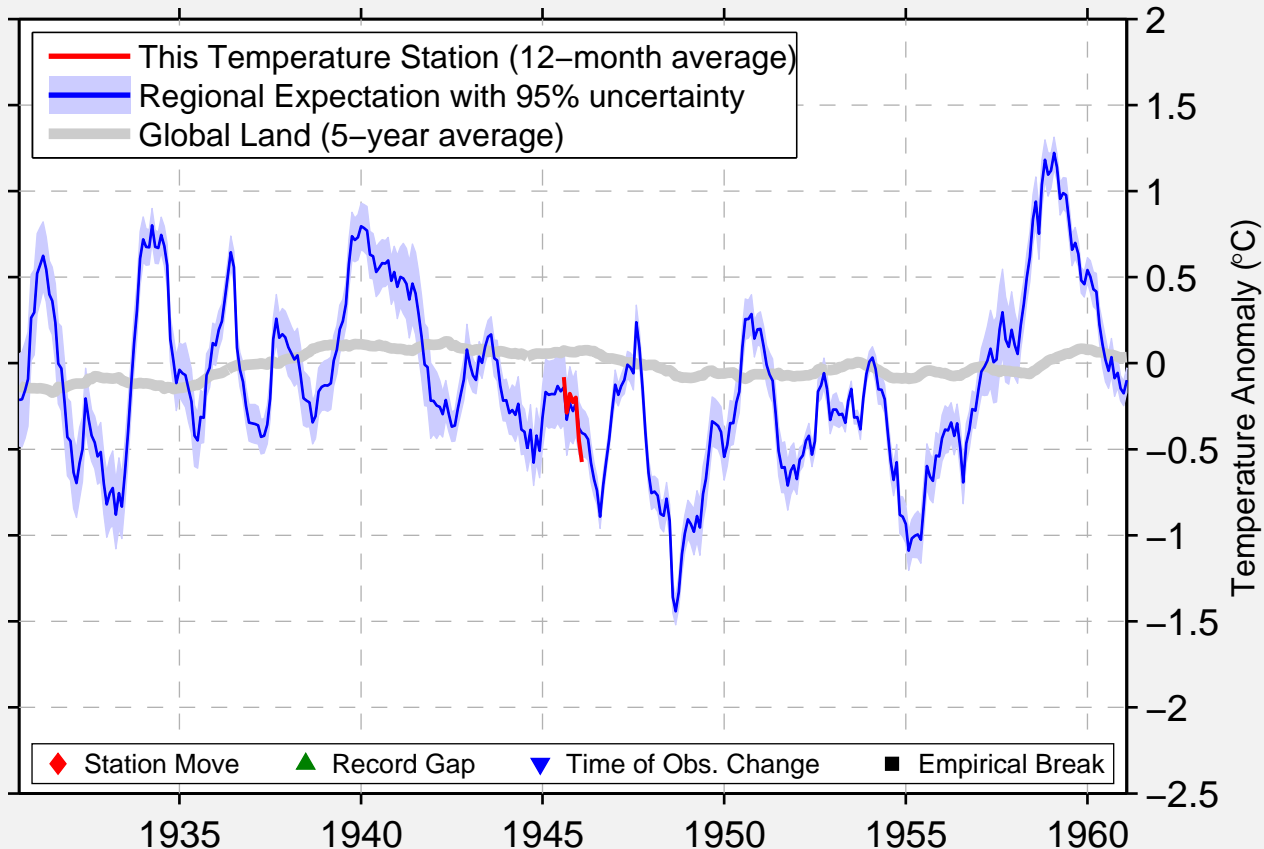

LIVERMORE NAS

37.683 N, 121.700 W (United States)

Data Quality Controlled and Aligned at Breakpoints

Berkeley Earth