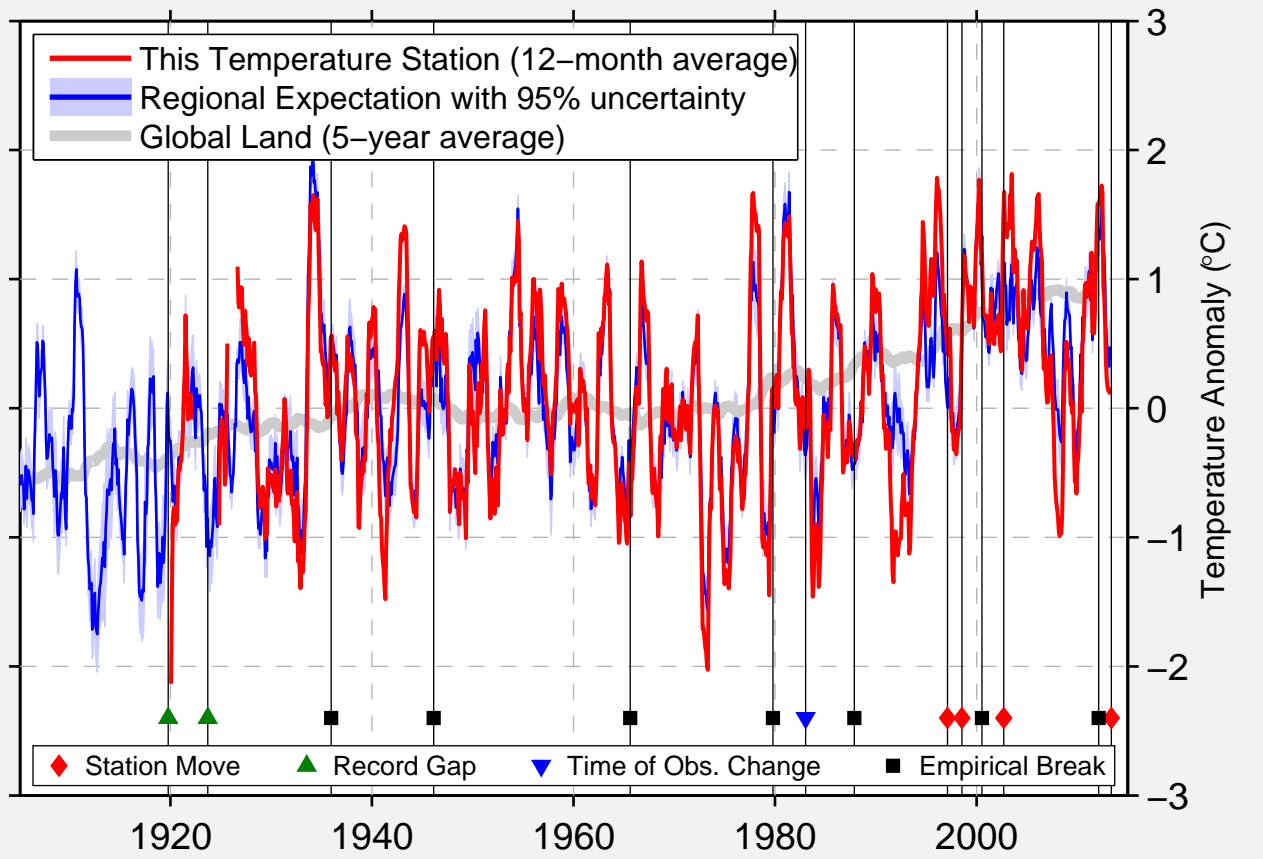

DEL NORTE 3ENE

37.683 N, 106.317 W (United States)

Data Quality Controlled and Aligned at Breakpoints

Berkeley Earth