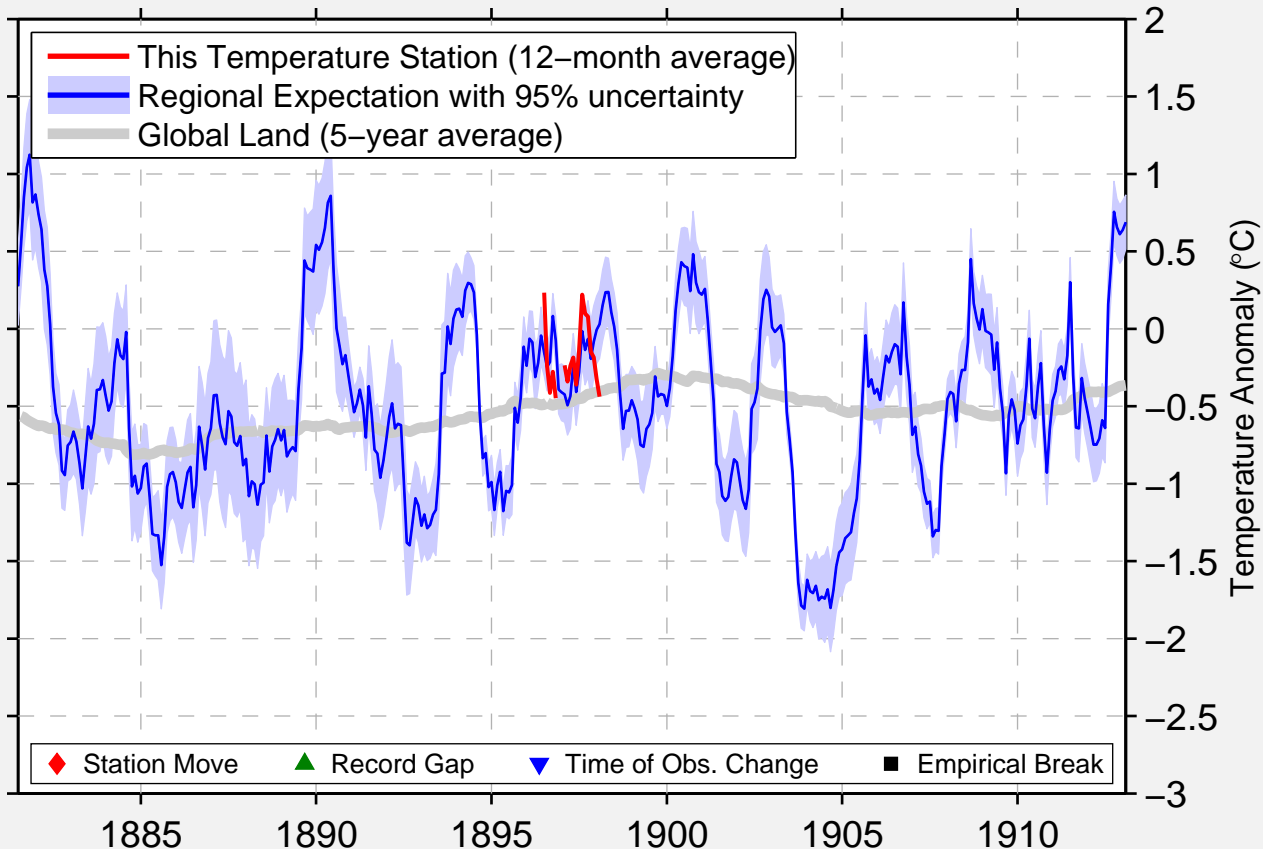

MAIDENS

37.669 N, 77.882 W (United States)

Data Quality Controlled and Aligned at Breakpoints

Berkeley Earth