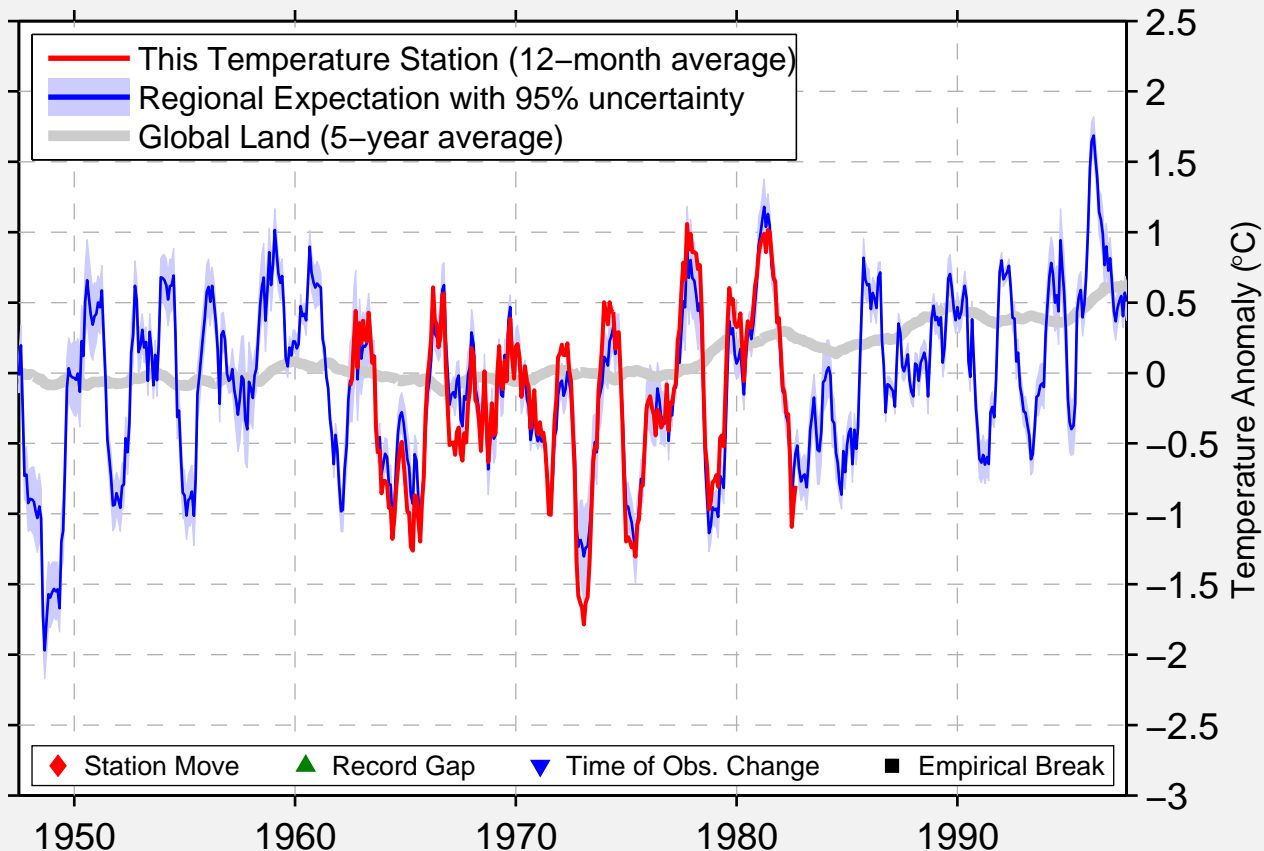

CEDAR CITY STEAM PLANT

37.667 N, 113.033 W (United States)

Data Quality Controlled and Aligned at Breakpoints

Berkeley Earth