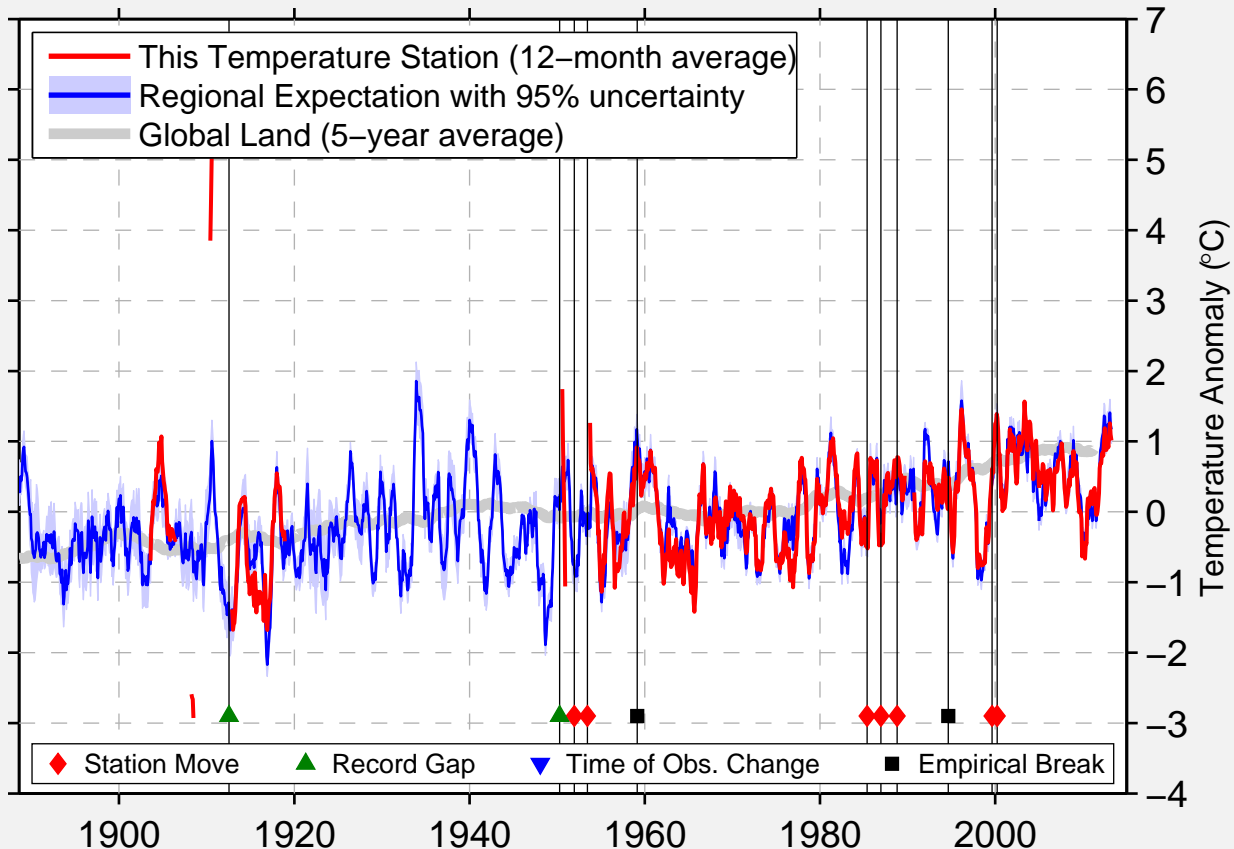

DYER

37.653 N, 118.051 W (United States)

Data Quality Controlled and Aligned at Breakpoints

Berkeley Earth