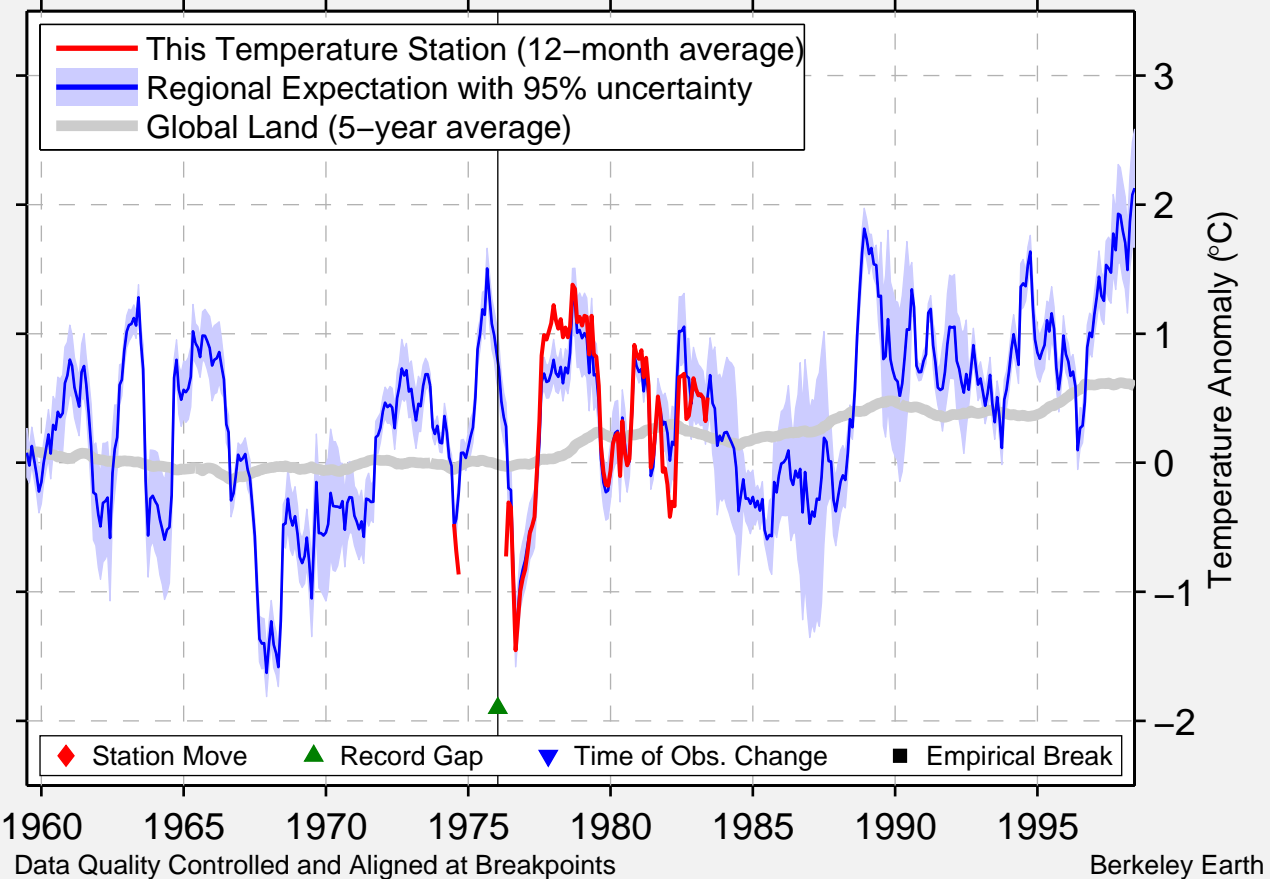

MONGOLIAN STATION EAST GOVI

44.400 N, 108.800 E (Mongolia)

Data Quality Controlled and Aligned at Breakpoints

Berkeley Earth