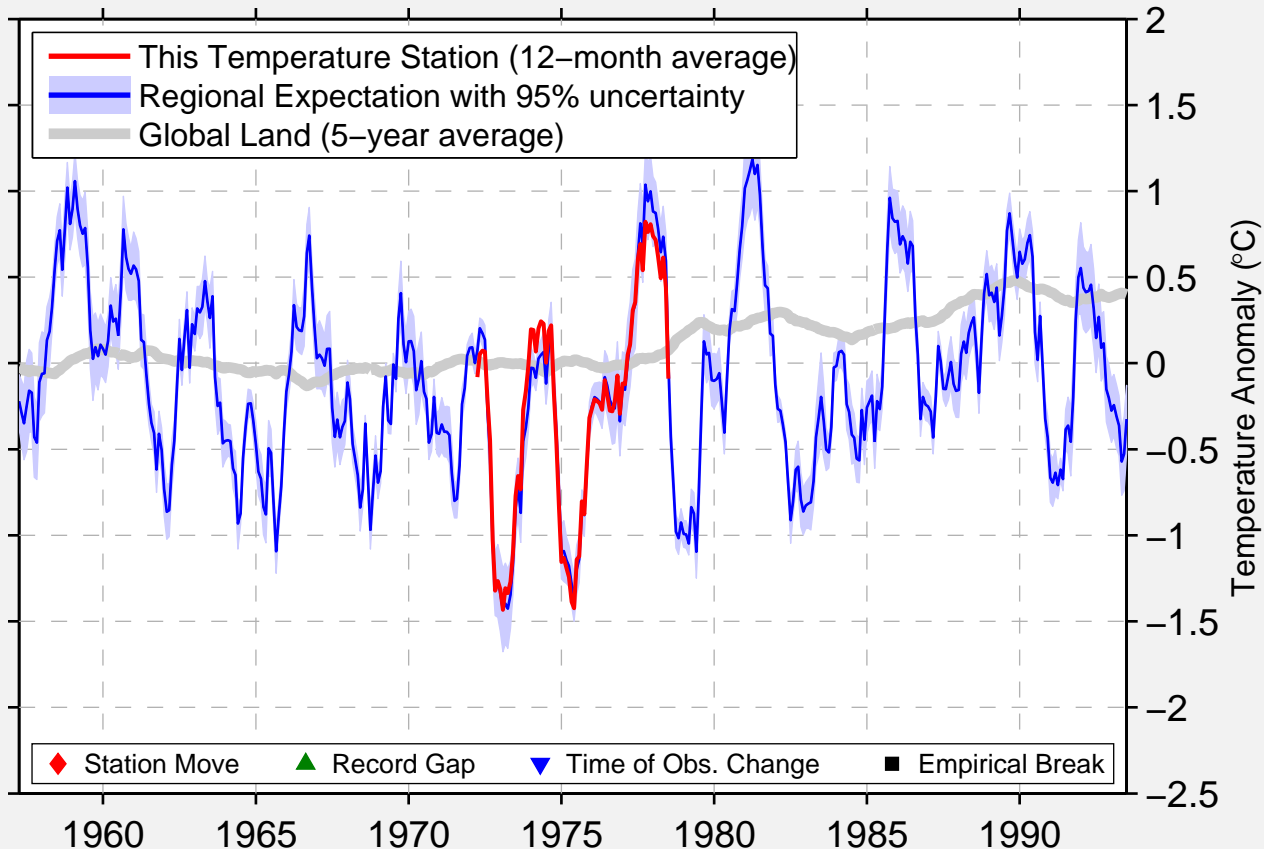

BRYCE CANYON NAT'L PRK 1 S

37.633 N, 112.183 W (United States)

Data Quality Controlled and Aligned at Breakpoints

Berkeley Earth