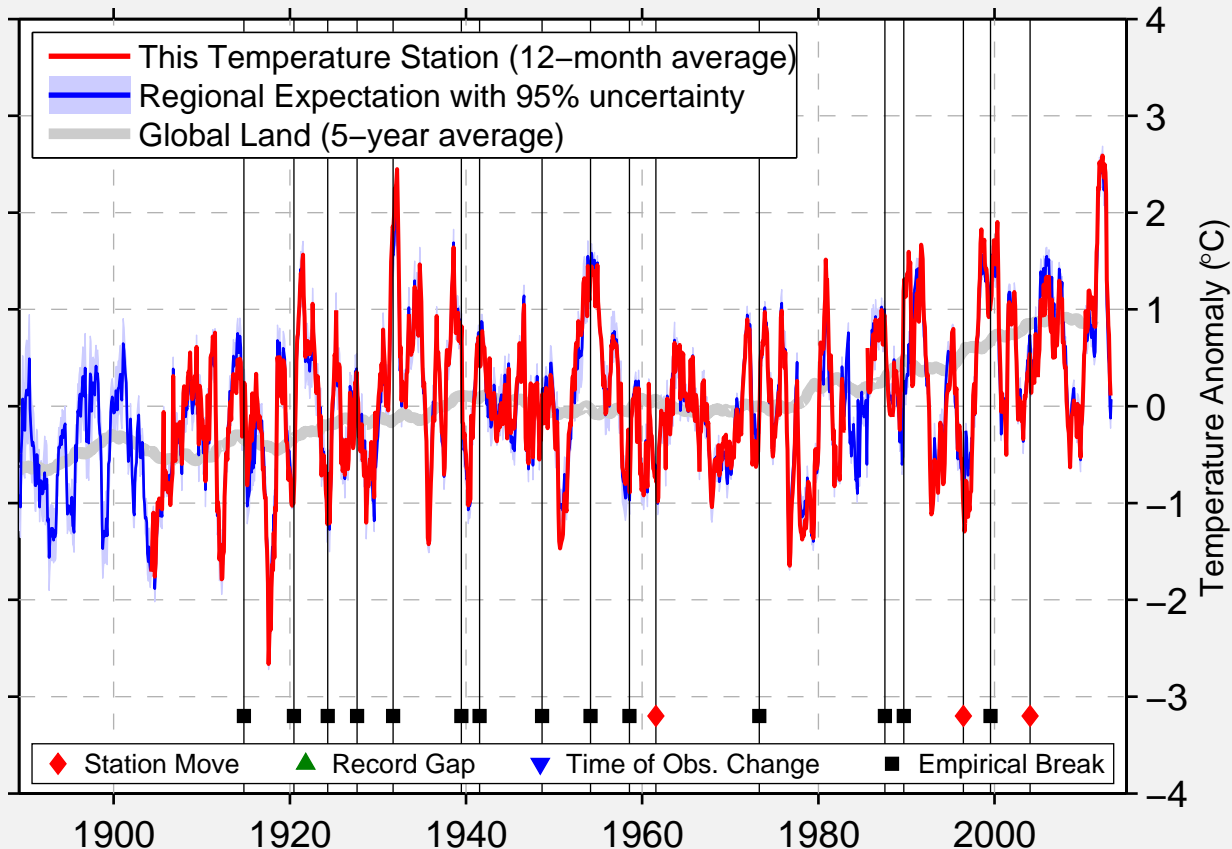

SALEM

37.633 N, 91.536 W (United States)

Data Quality Controlled and Aligned at Breakpoints

Berkeley Earth