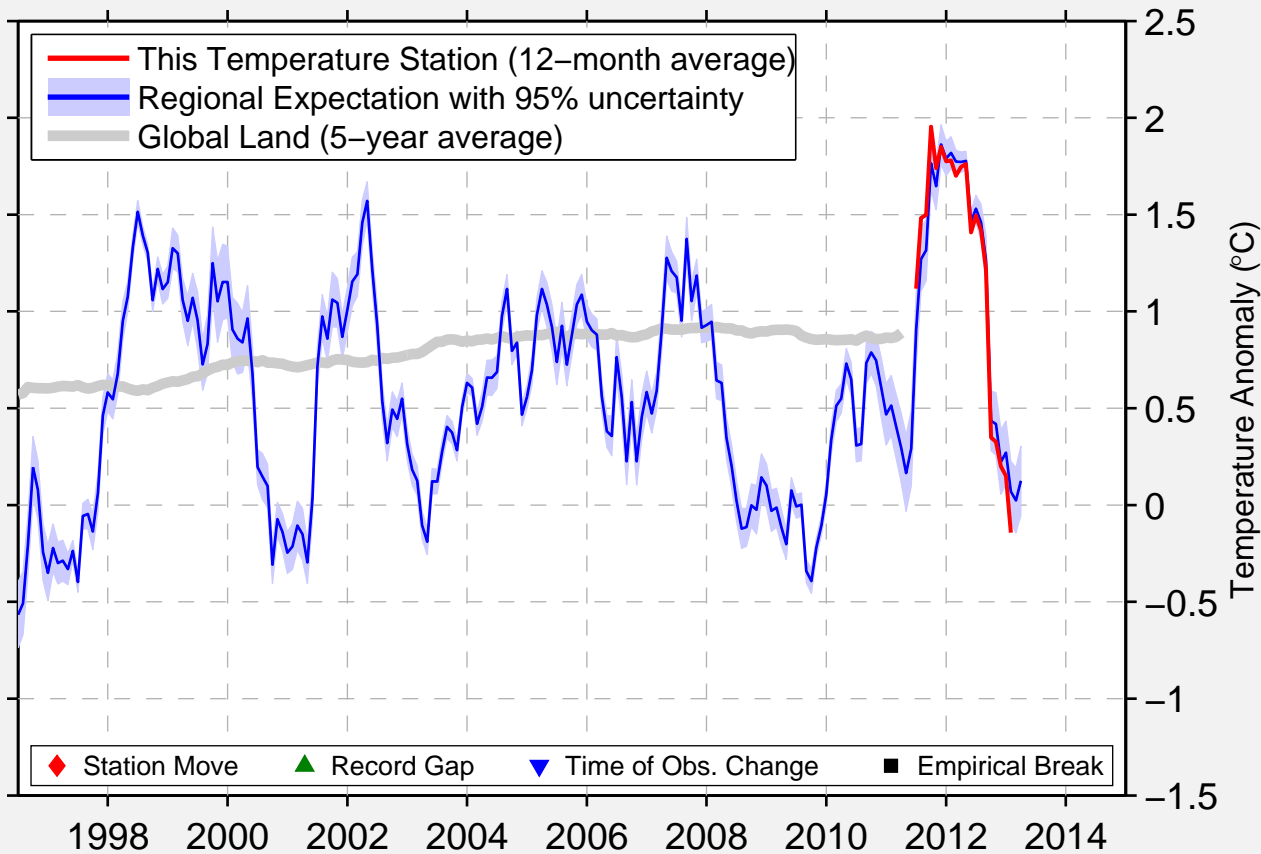

# MADISON / RICHMOND

37.633 N, 84.333 W (United States)

◆ Station Move    ▲ Record Gap    ▼ Time of Obs. Change    ■ Empirical Break