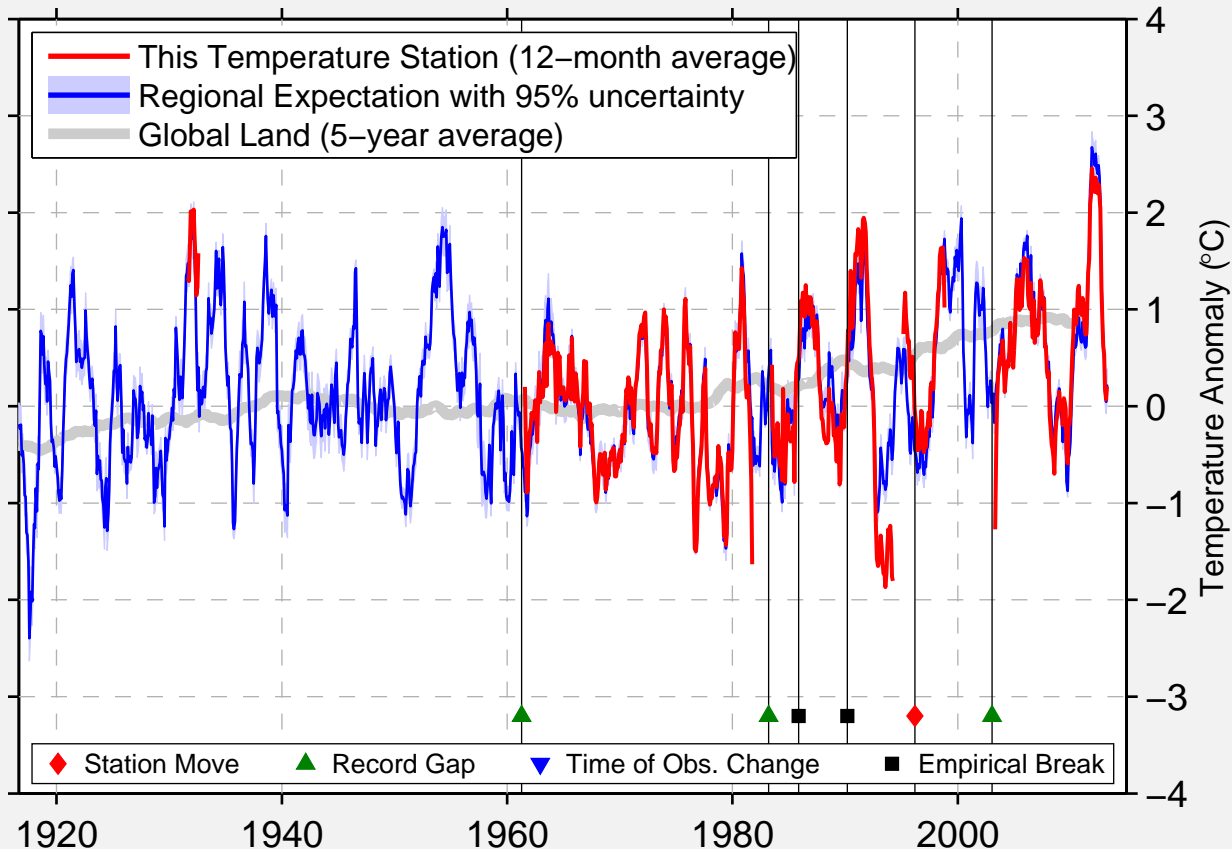

BUFFALO 3 S

37.629 N, 93.100 W (United States)

Data Quality Controlled and Aligned at Breakpoints

Berkeley Earth