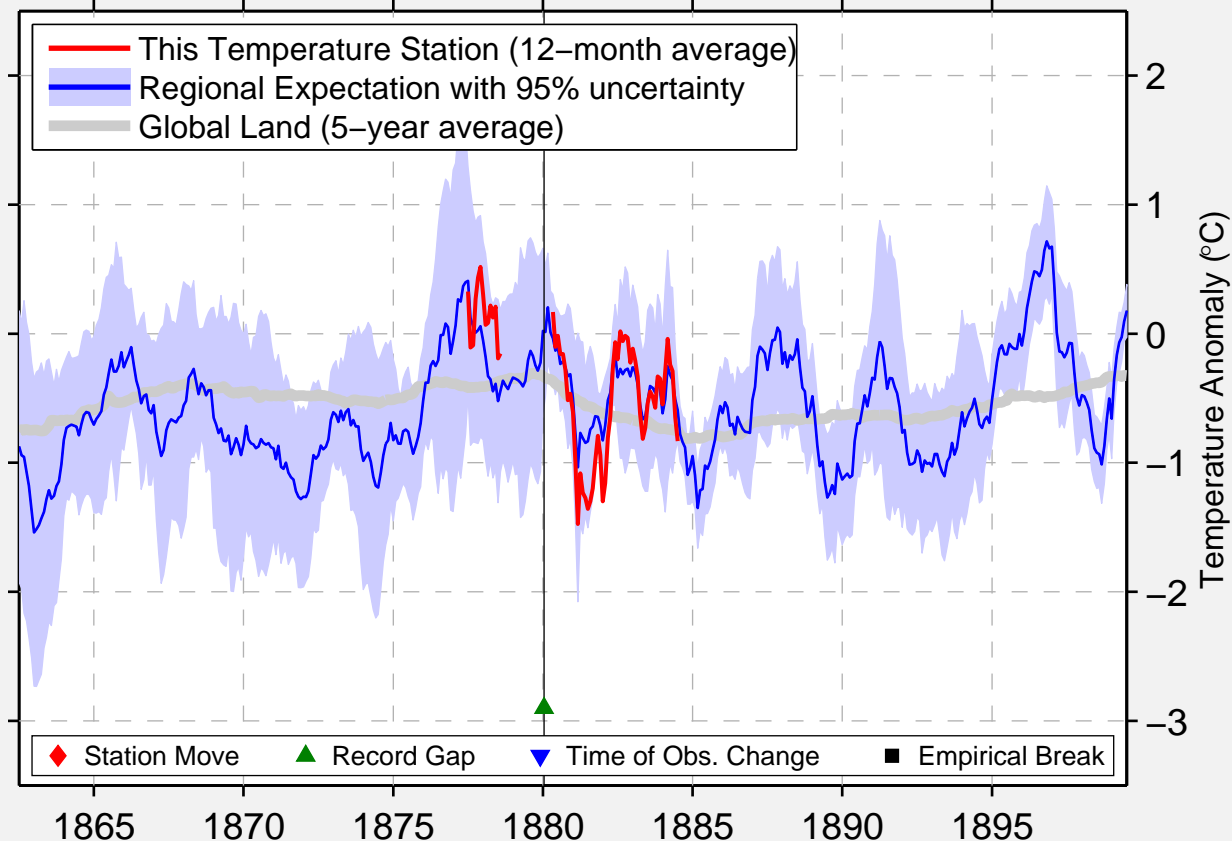

SAN JUAN

31.500 S, 68.500 W (Argentina)

Data Quality Controlled and Aligned at Breakpoints

Berkeley Earth