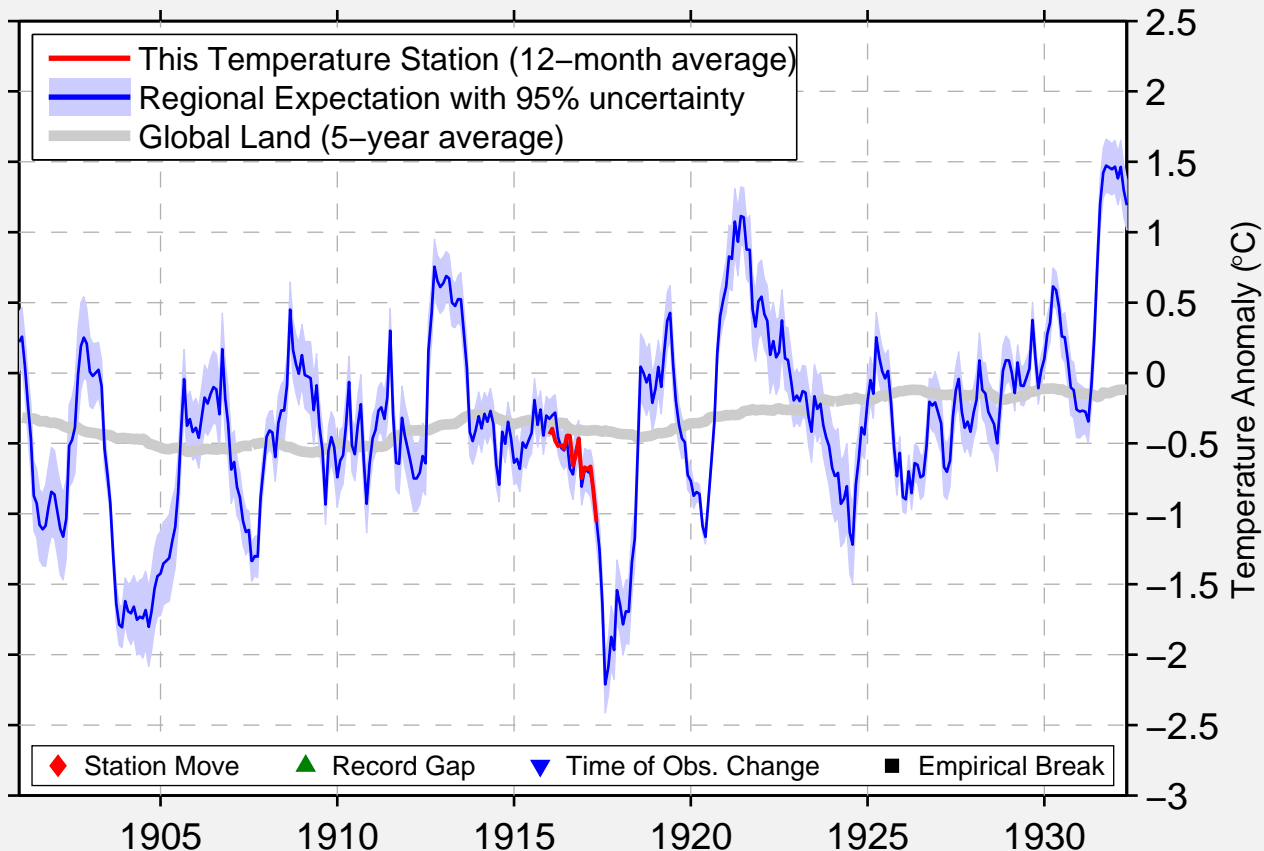

WACHAPREAQUE

37.617 N, 76.700 W (United States)

Data Quality Controlled and Aligned at Breakpoints

Berkeley Earth