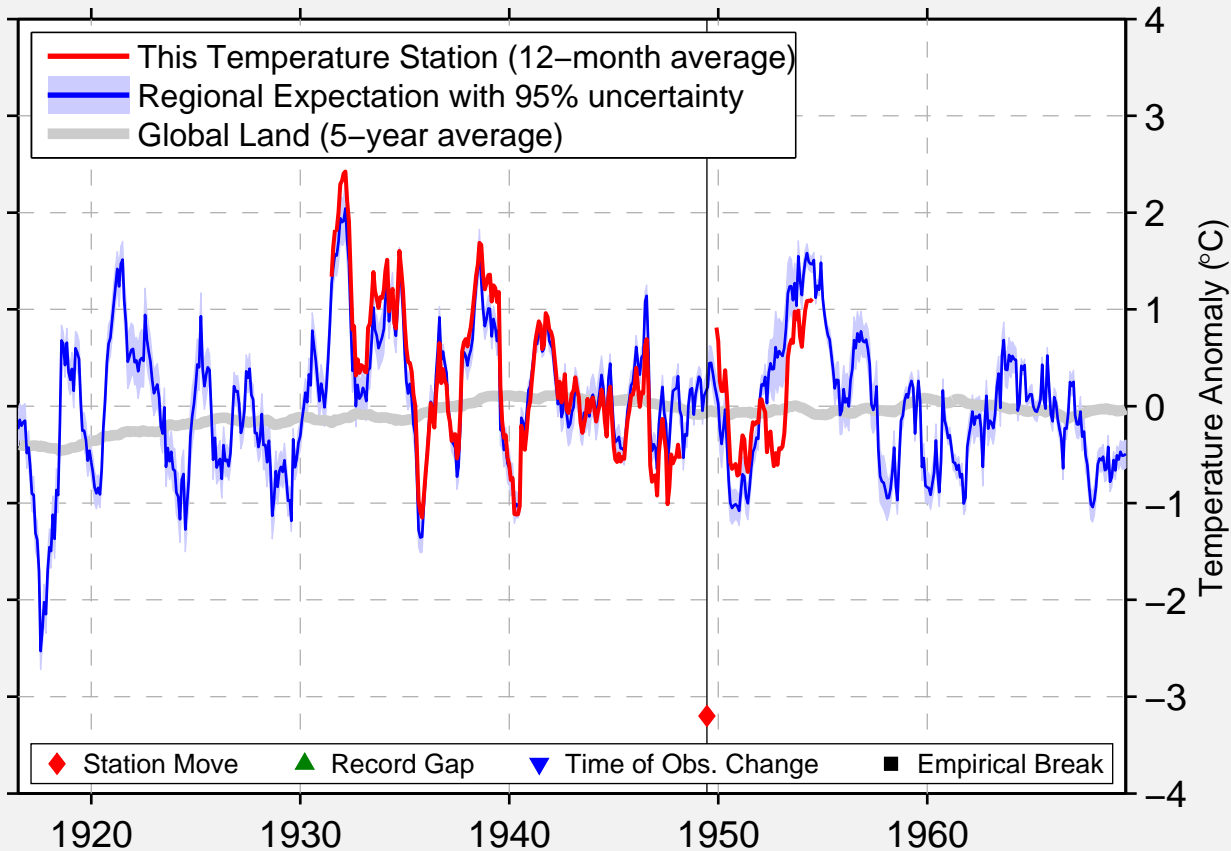

# BLACK 6 NW

37.617 N, 90.983 W (United States)

Data Quality Controlled and Aligned at Breakpoints

Berkeley Earth