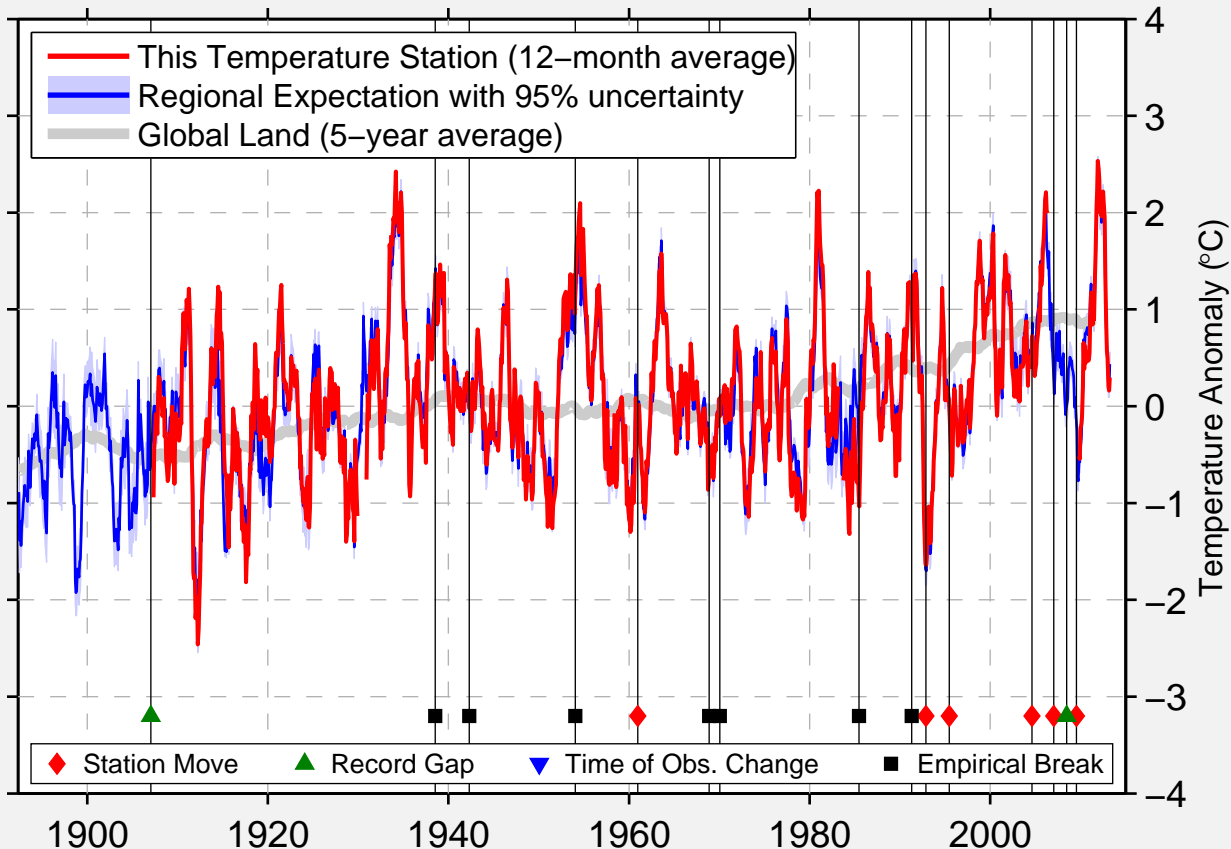

GREENSBURG

37.614 N, 99.300 W (United States)

Data Quality Controlled and Aligned at Breakpoints

Berkeley Earth