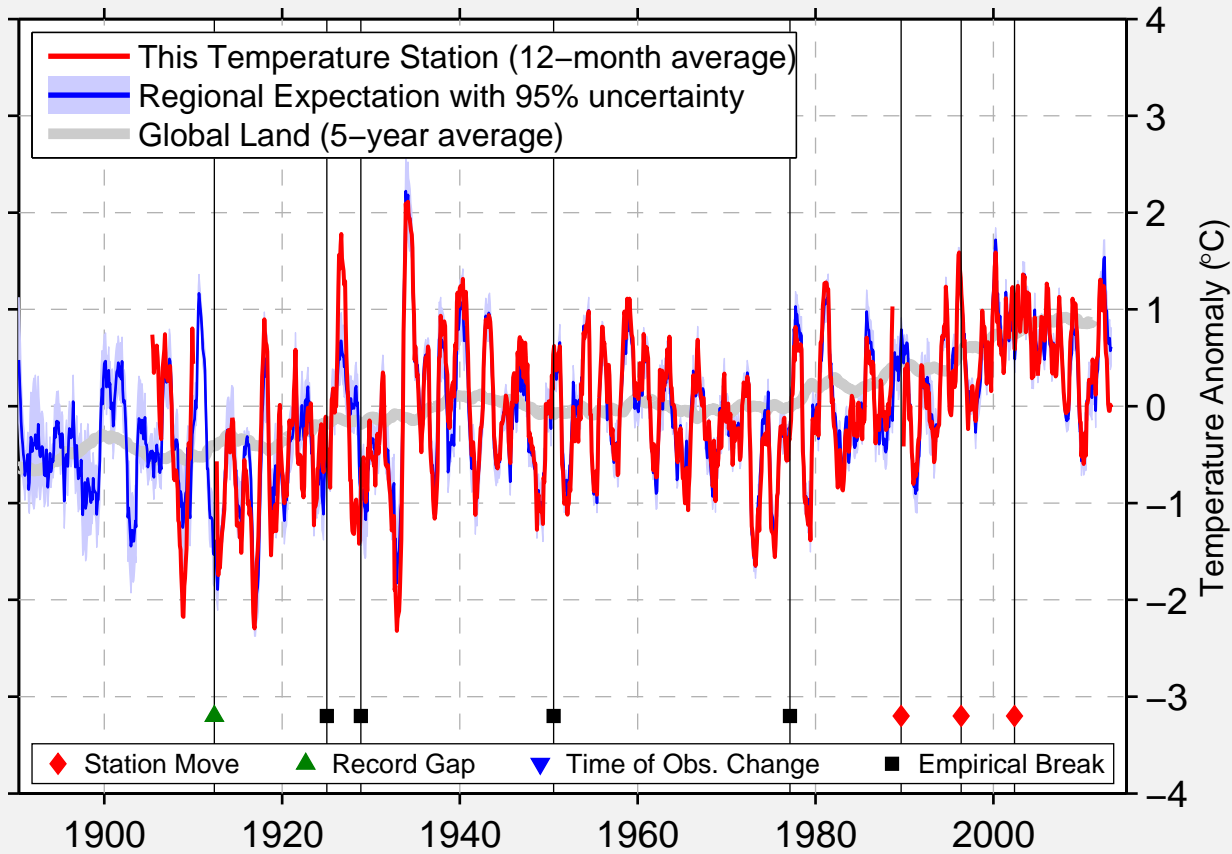

# BLANDING MUNI

37.604 N, 109.478 W (United States)

Data Quality Controlled and Aligned at Breakpoints

Berkeley Earth