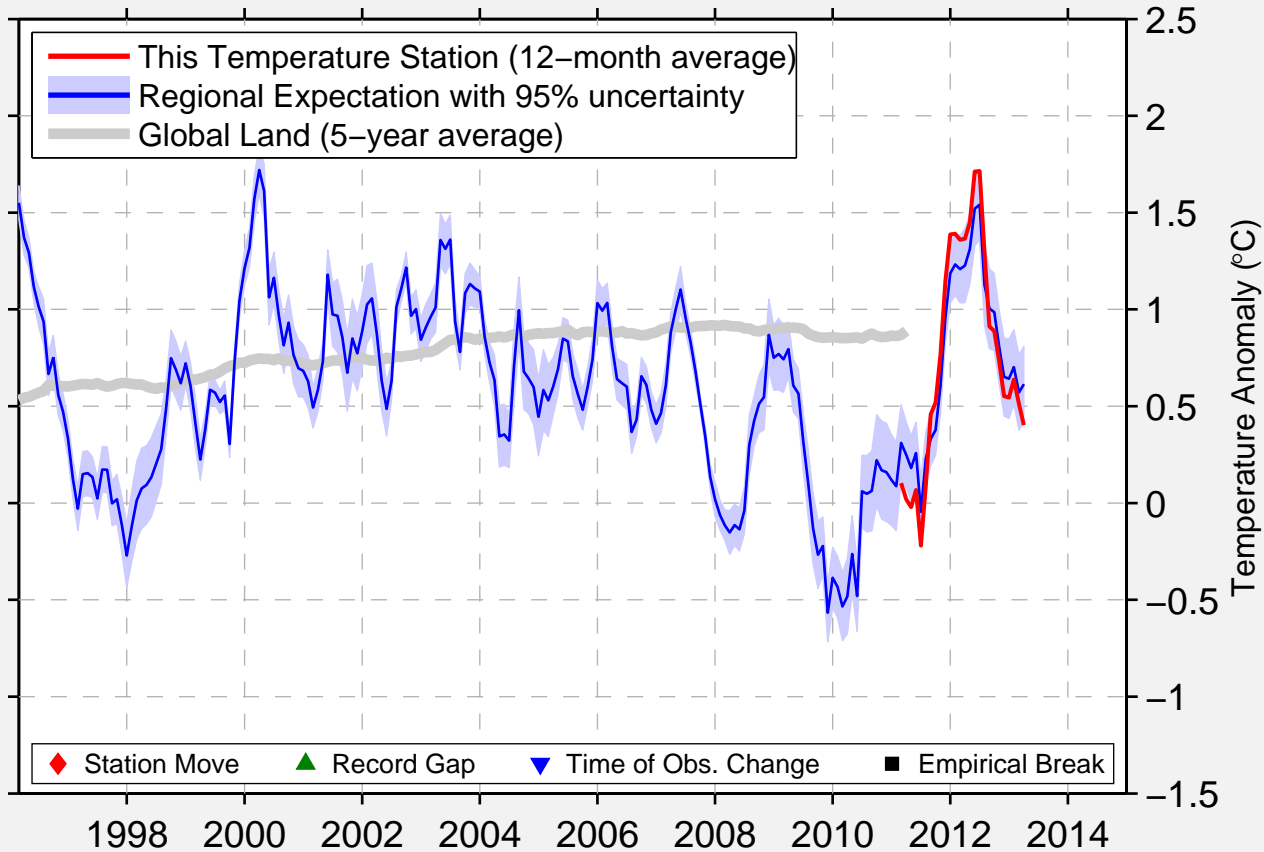

BLUFF 32 NW

37.601 N, 109.989 W (United States)

Data Quality Controlled and Aligned at Breakpoints

Berkeley Earth