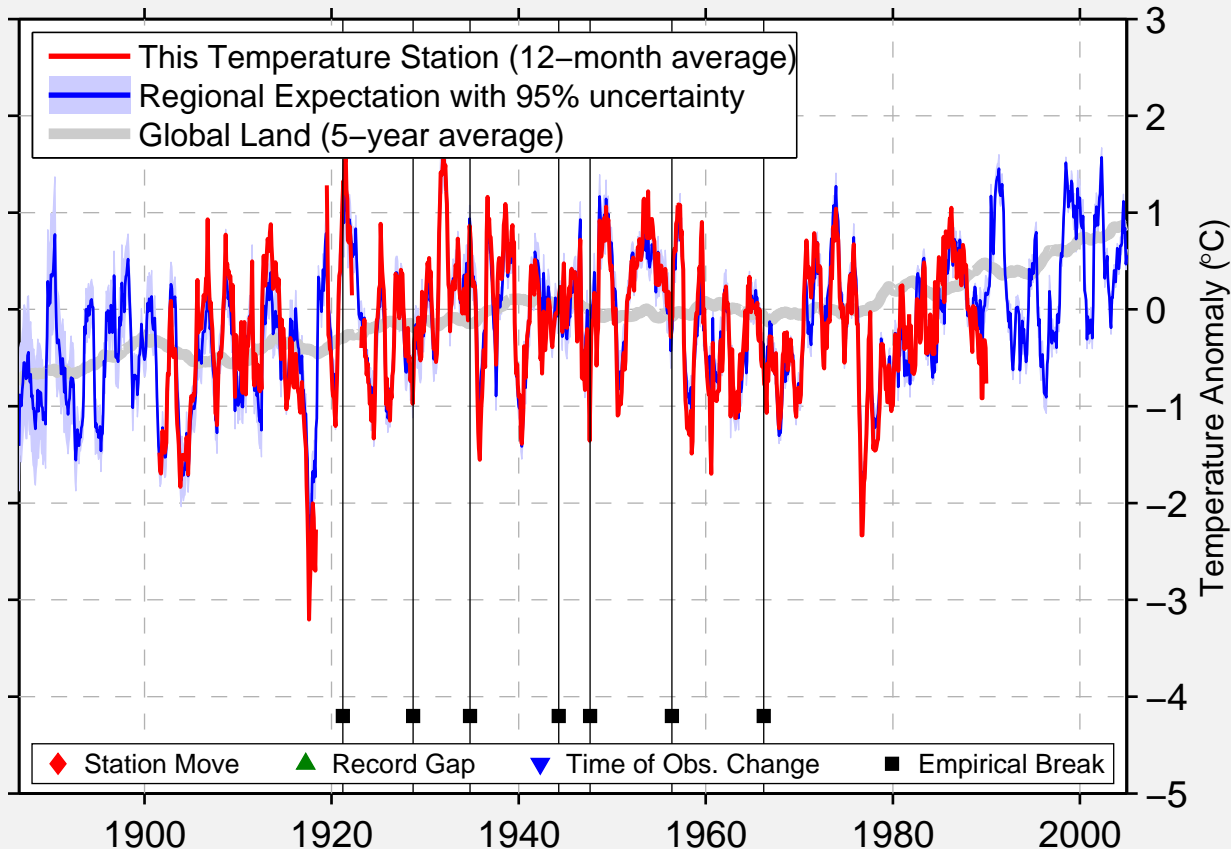

# BEREA-COLLEGE

37.600 N, 84.300 W (United States)

Data Quality Controlled and Aligned at Breakpoints

Berkeley Earth