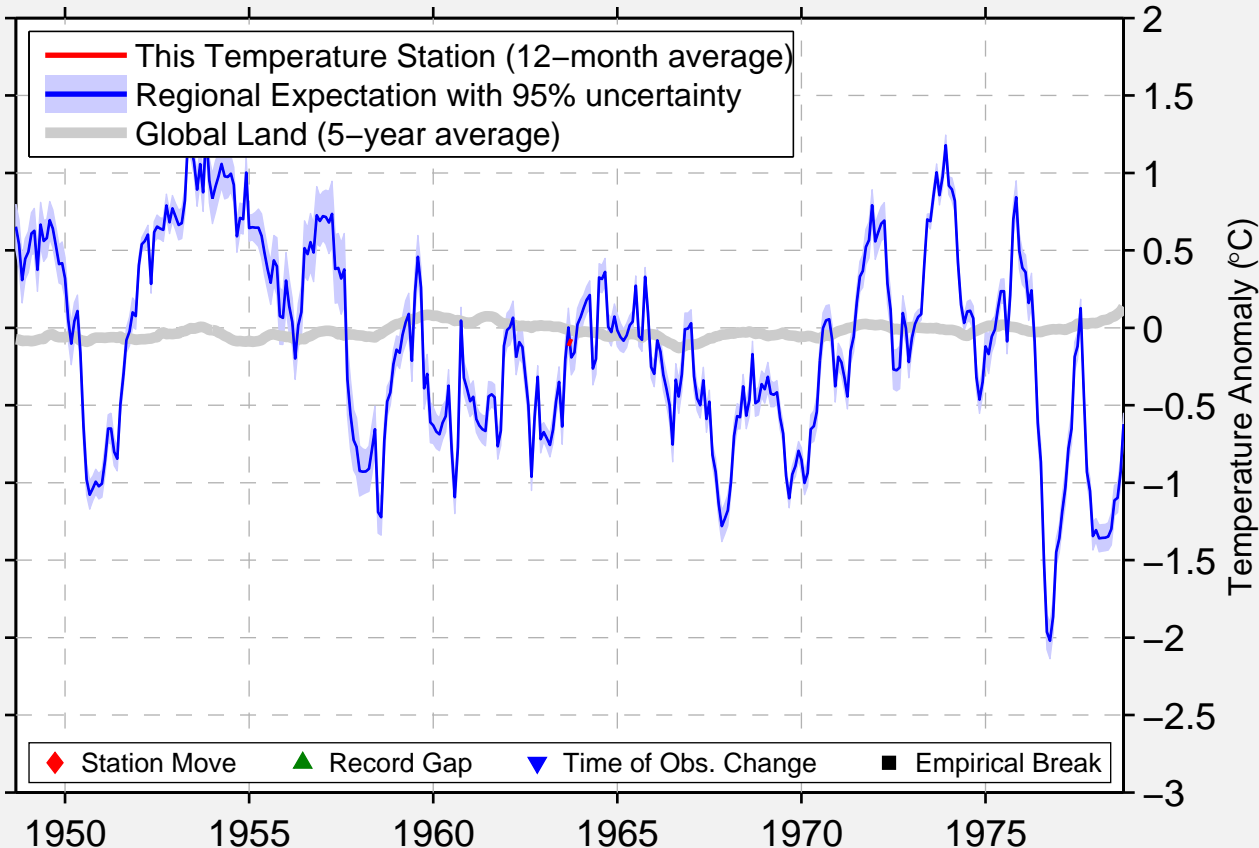

FALLS OF ROUGH

37.600 N, 86.550 W (United States)

Data Quality Controlled and Aligned at Breakpoints

Berkeley Earth