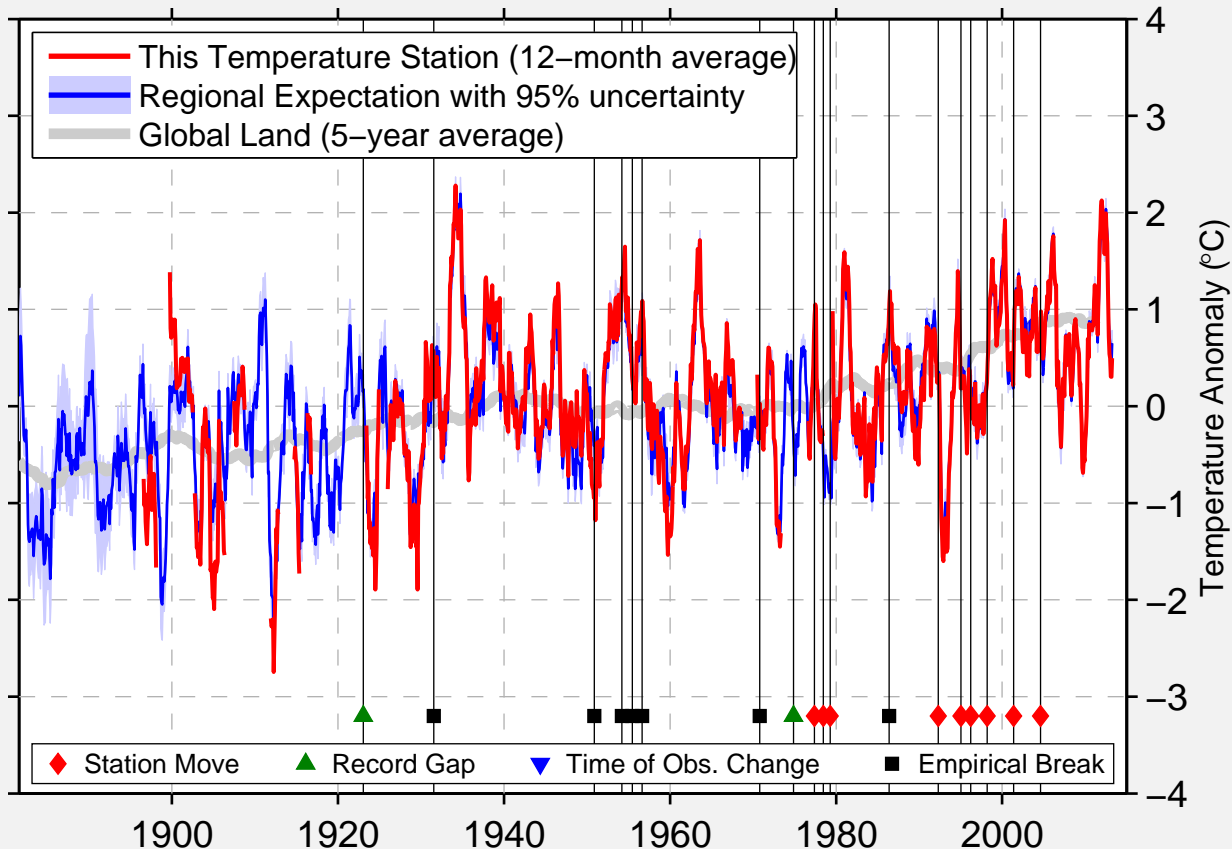

ULYSSES 3NE

37.587 N, 101.325 W (United States)

Data Quality Controlled and Aligned at Breakpoints

Berkeley Earth