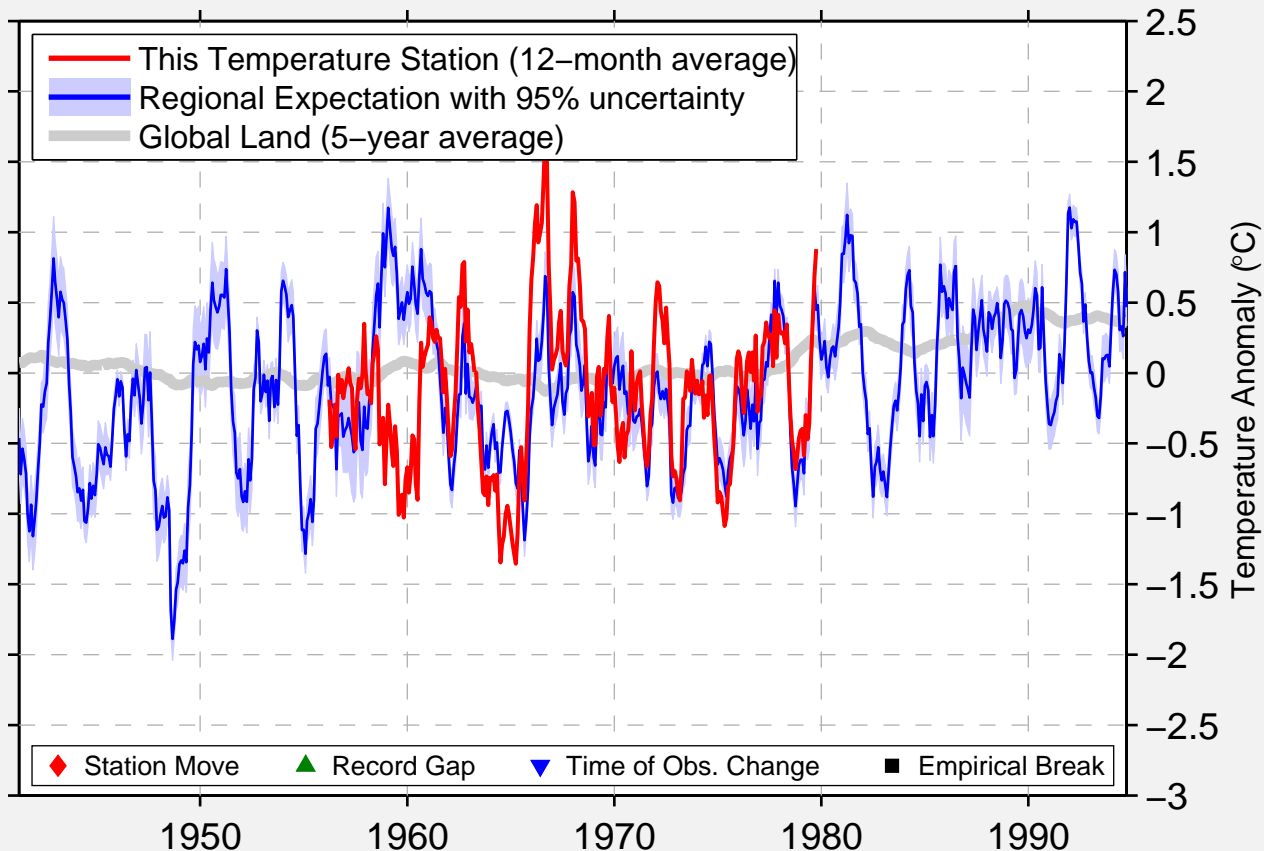

WHITE MOUNTAIN 2

37.583 N, 118.233 W (United States)

Data Quality Controlled and Aligned at Breakpoints

Berkeley Earth