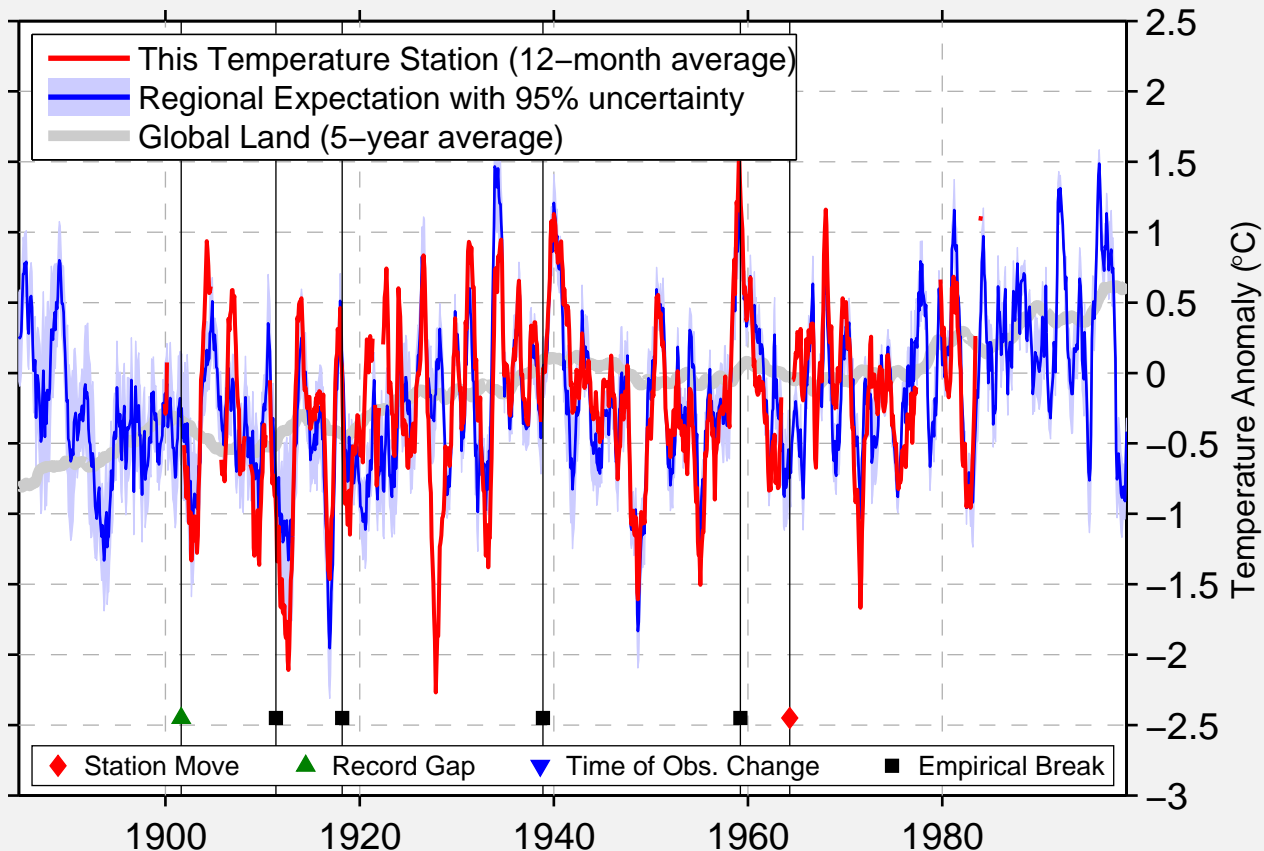

DENAIR 3 NNE

37.567 N, 120.783 W (United States)

Data Quality Controlled and Aligned at Breakpoints

Berkeley Earth