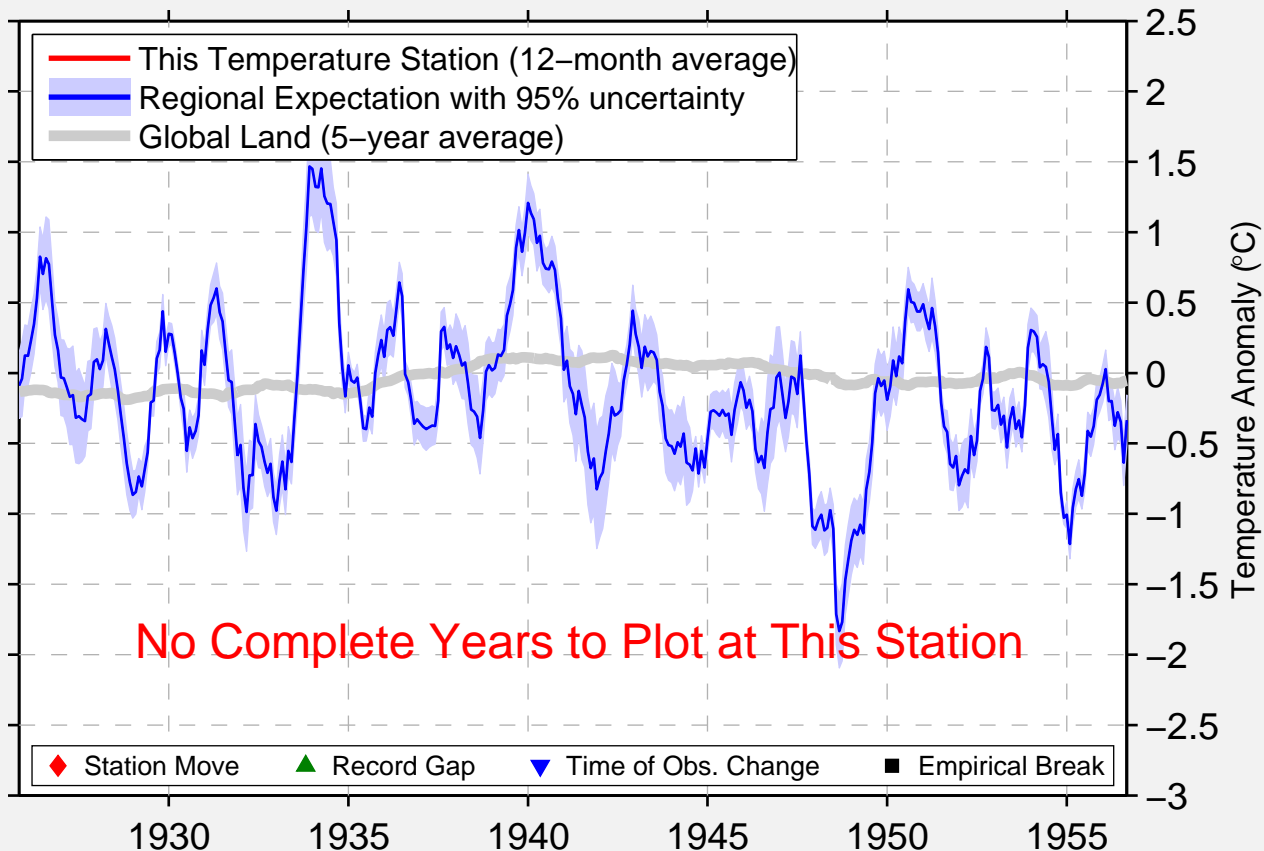

# WAWONA RANGER STATION

37.549 N, 119.650 W (United States)

Data Quality Controlled and Aligned at Breakpoints

Berkeley Earth