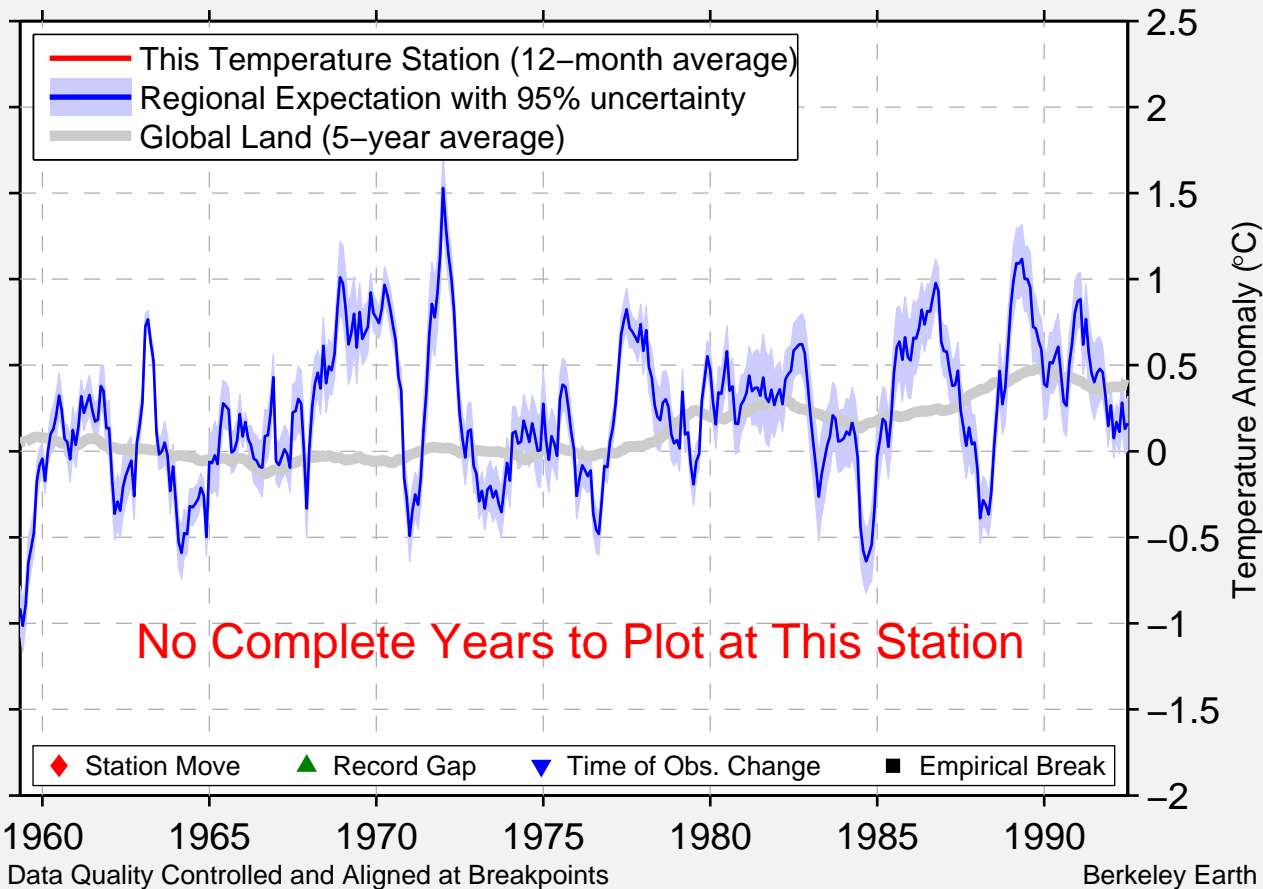

# EMBALSE RIO TERCERO

32.183 S, 64.383 W (Argentina)

No Complete Years to Plot at This Station

◆ Station Move    ▲ Record Gap    ▼ Time of Obs. Change    ■ Empirical Break