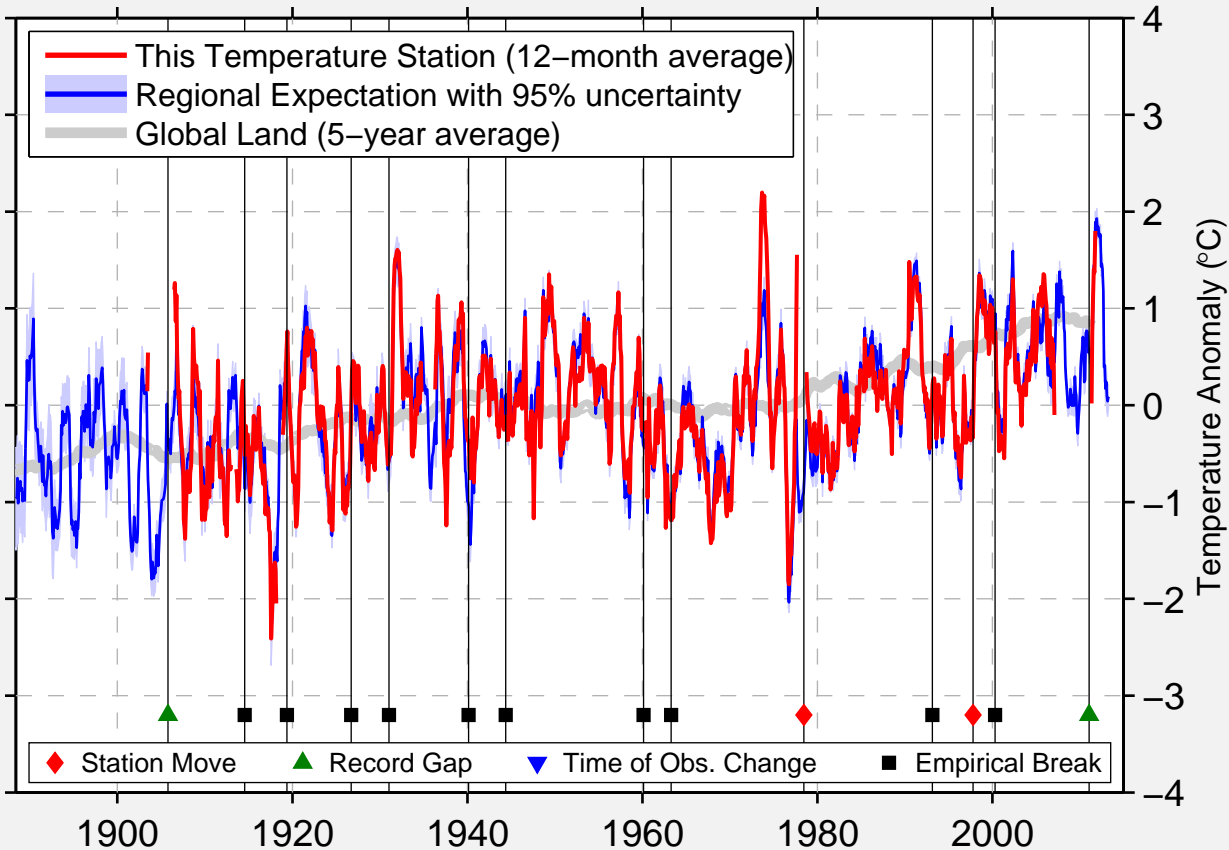

UNION 3 SSE

37.544 N, 80.534 W (United States)

Data Quality Controlled and Aligned at Breakpoints

Berkeley Earth