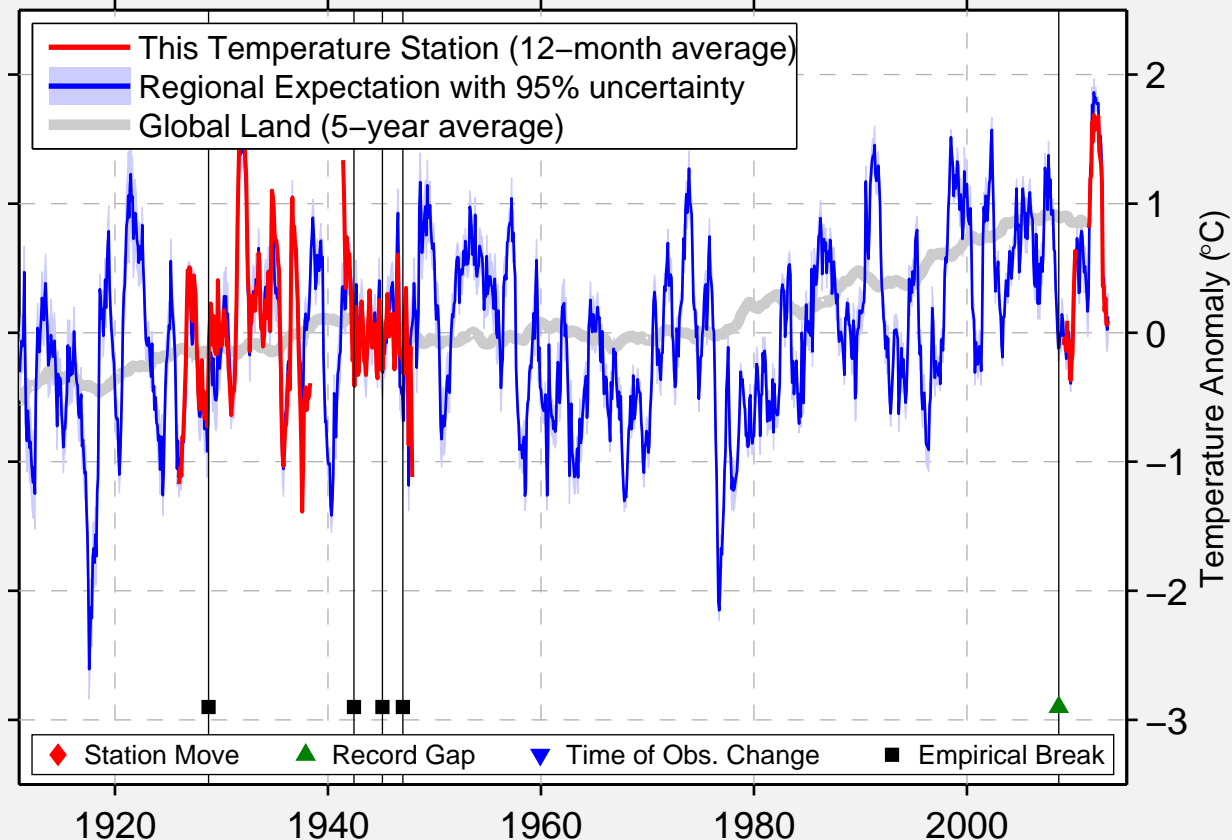

QUICKSAND

37.533 N, 83.362 W (United States)

Data Quality Controlled and Aligned at Breakpoints

Berkeley Earth