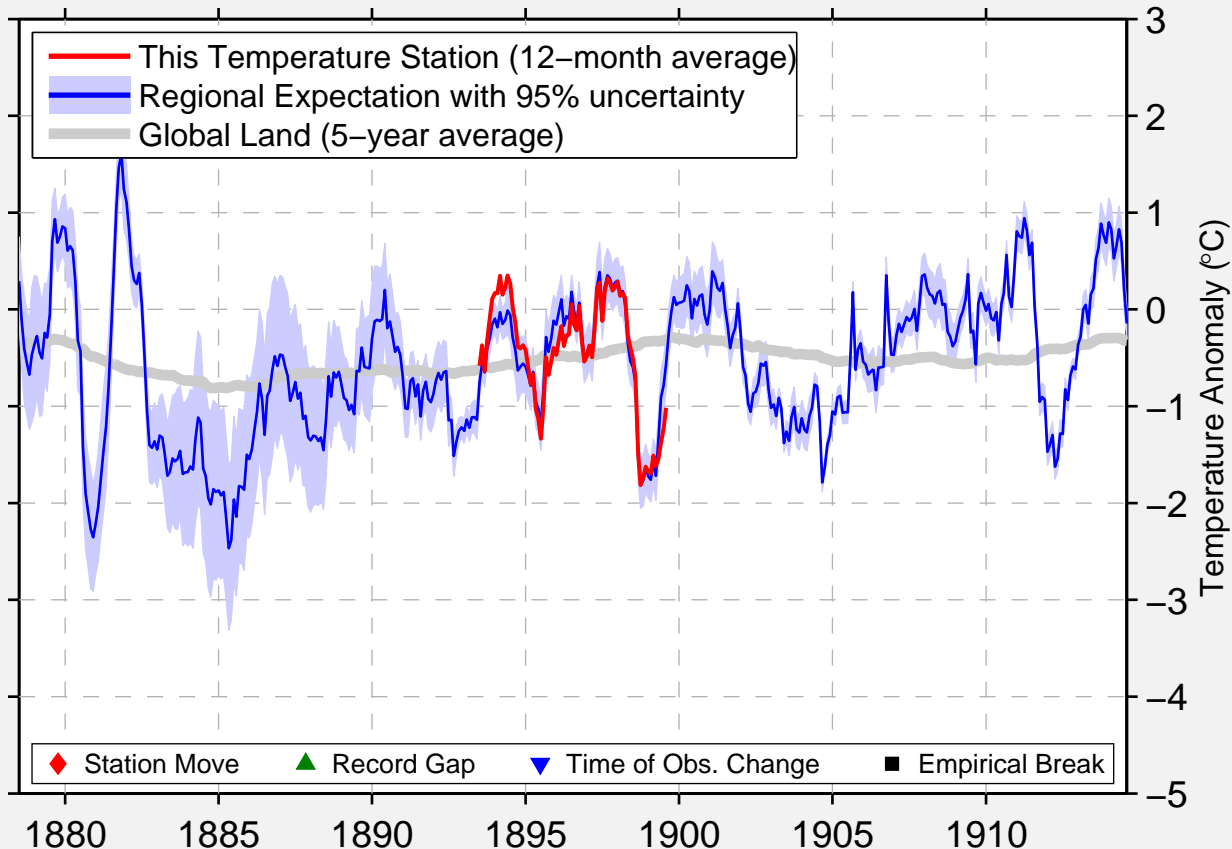

ALTOONA

37.533 N, 95.667 W (United States)

Data Quality Controlled and Aligned at Breakpoints

Berkeley Earth