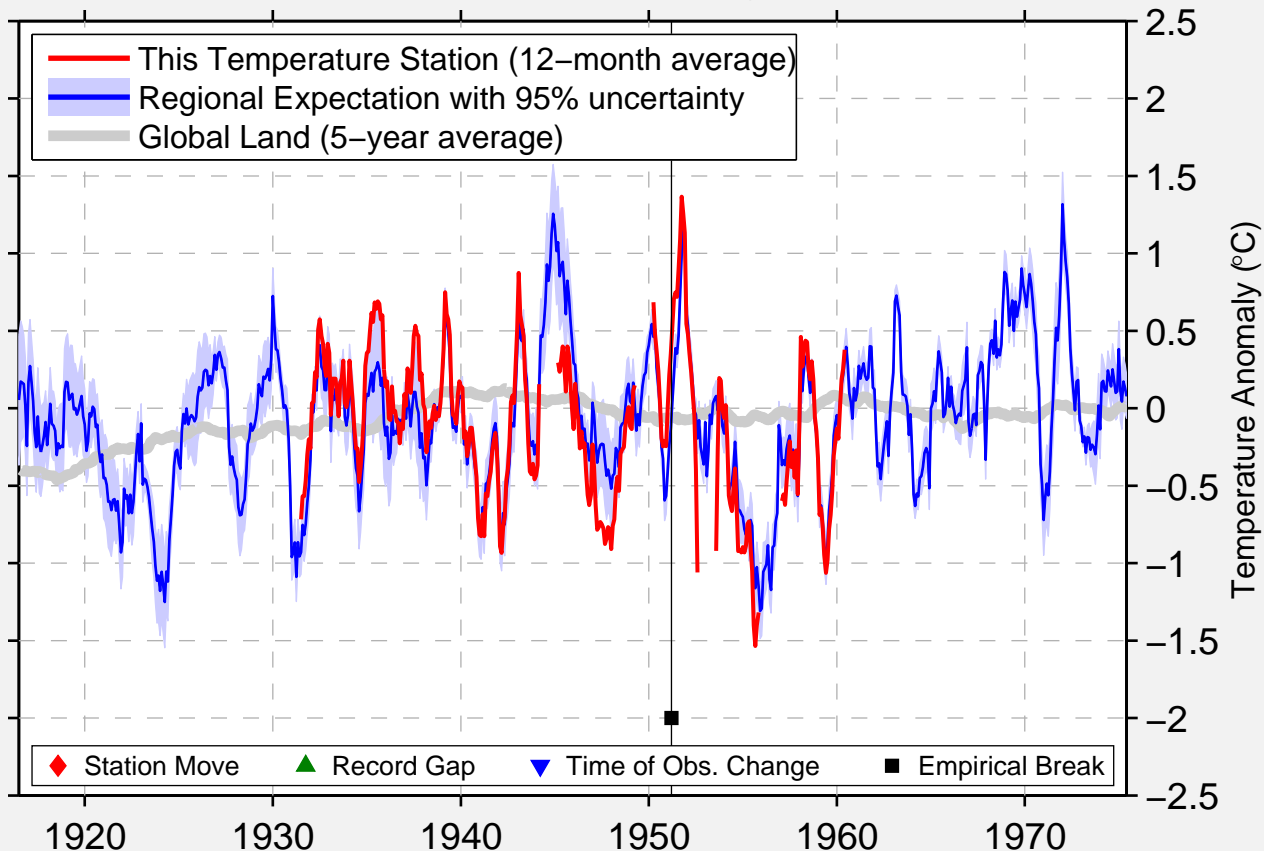

# BELL VILLE, ARGENTINA

32.500 S, 62.600 W (Argentina)

Data Quality Controlled and Aligned at Breakpoints

Berkeley Earth