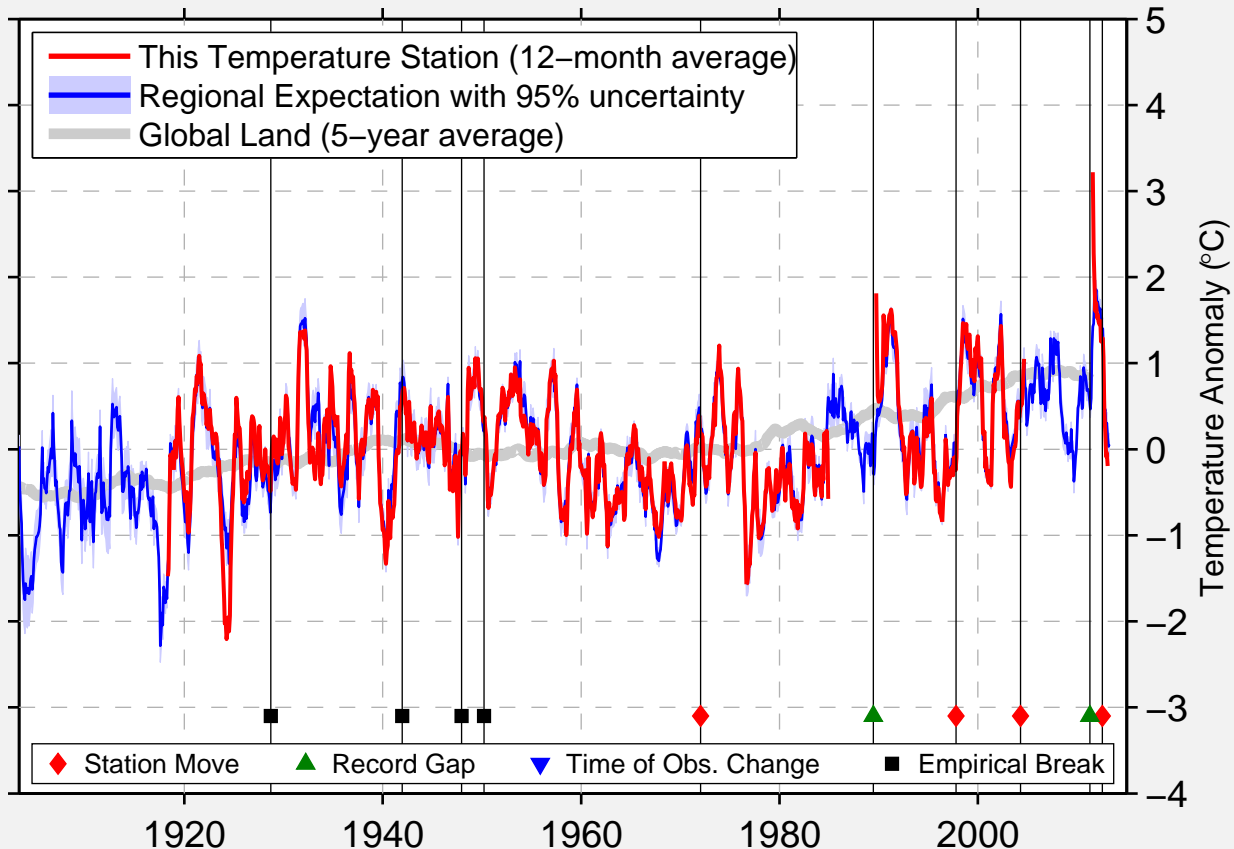

BUCHANAN

37.533 N, 79.683 W (United States)

Data Quality Controlled and Aligned at Breakpoints

Berkeley Earth